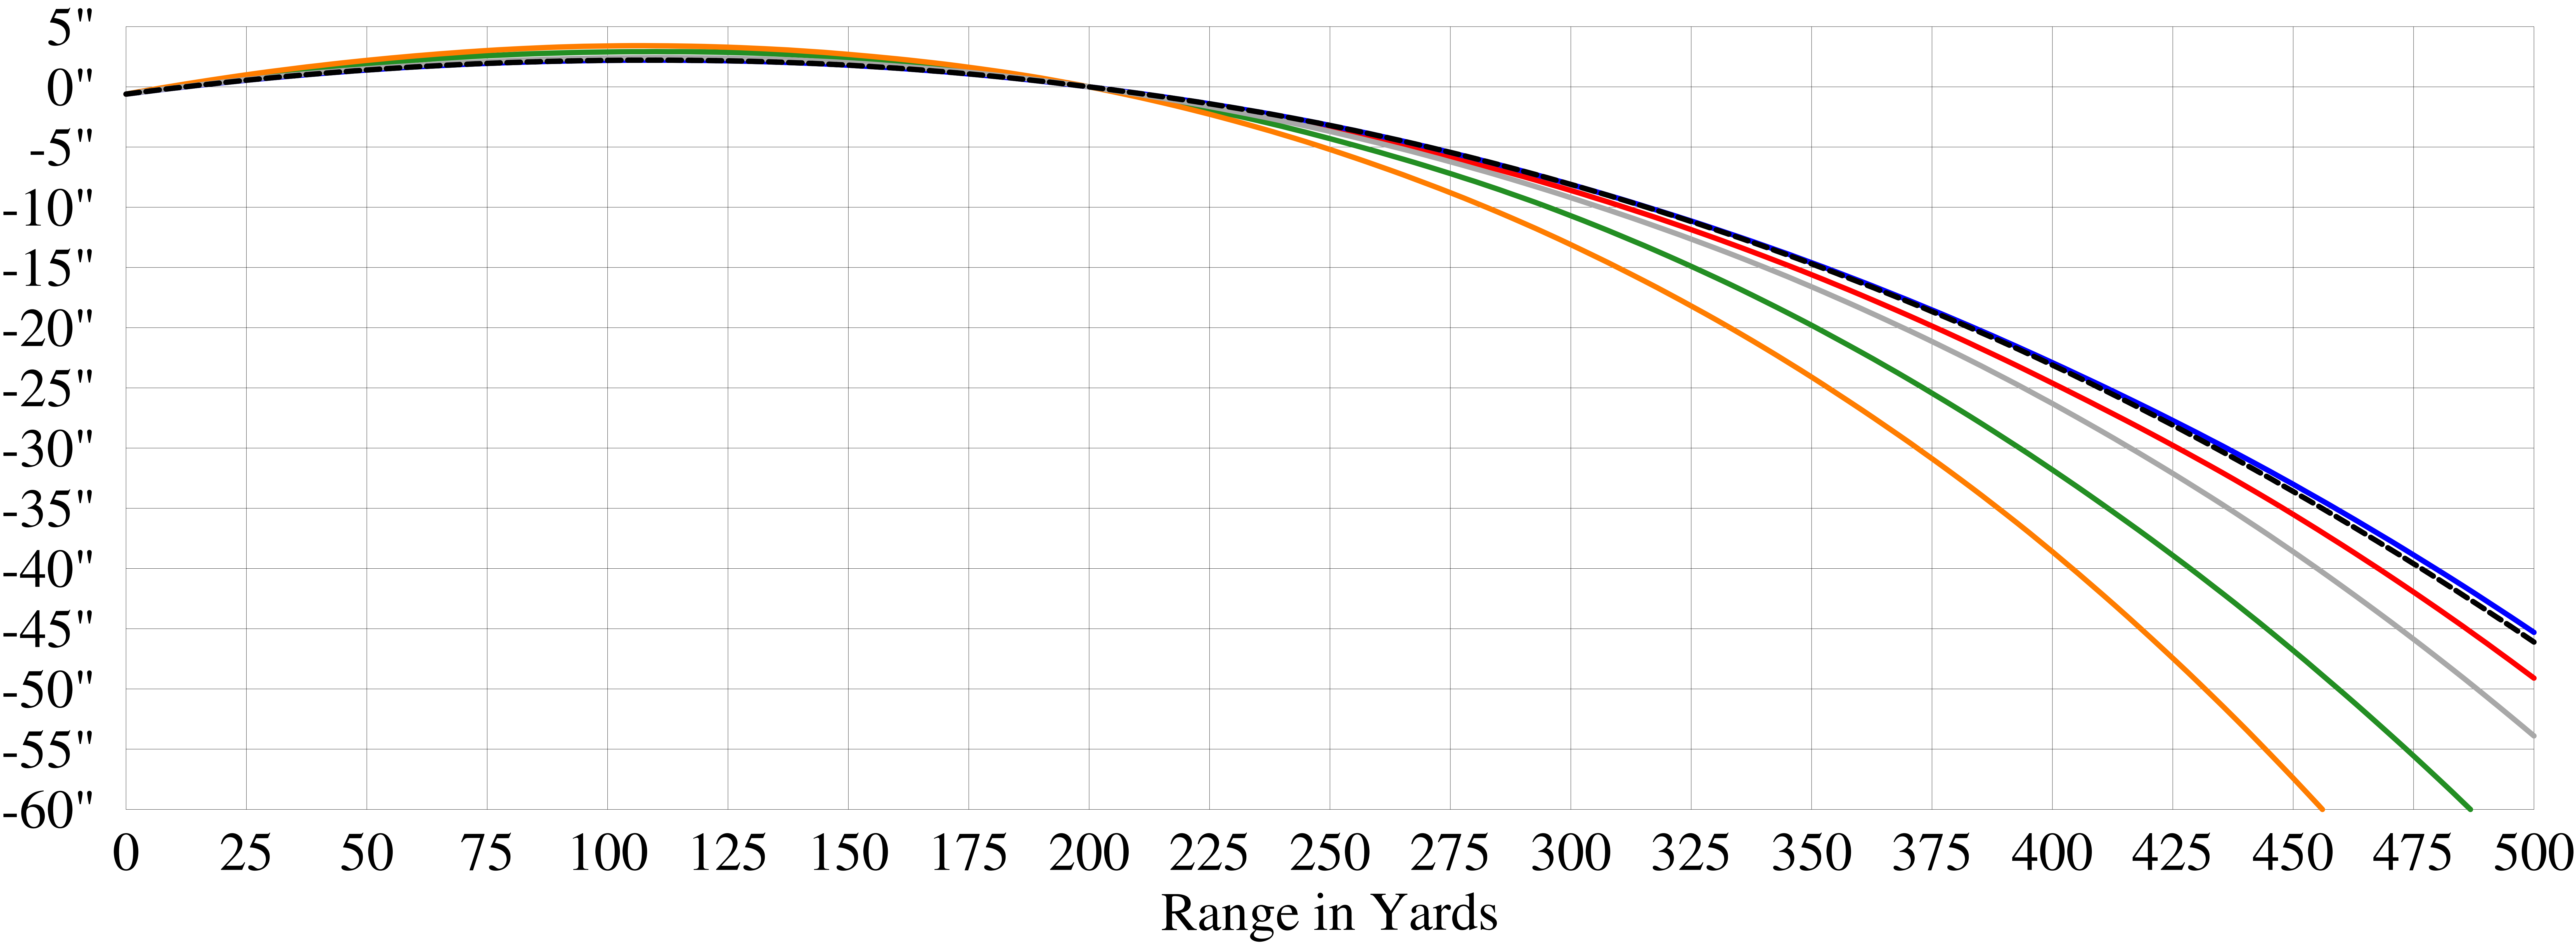

Rifle: 1915 Tula M91 with .302" bore, .312" groove and .630" high sights set for 200 yards.

— **032** — **033** — **034** — **035** — **036** — **037**