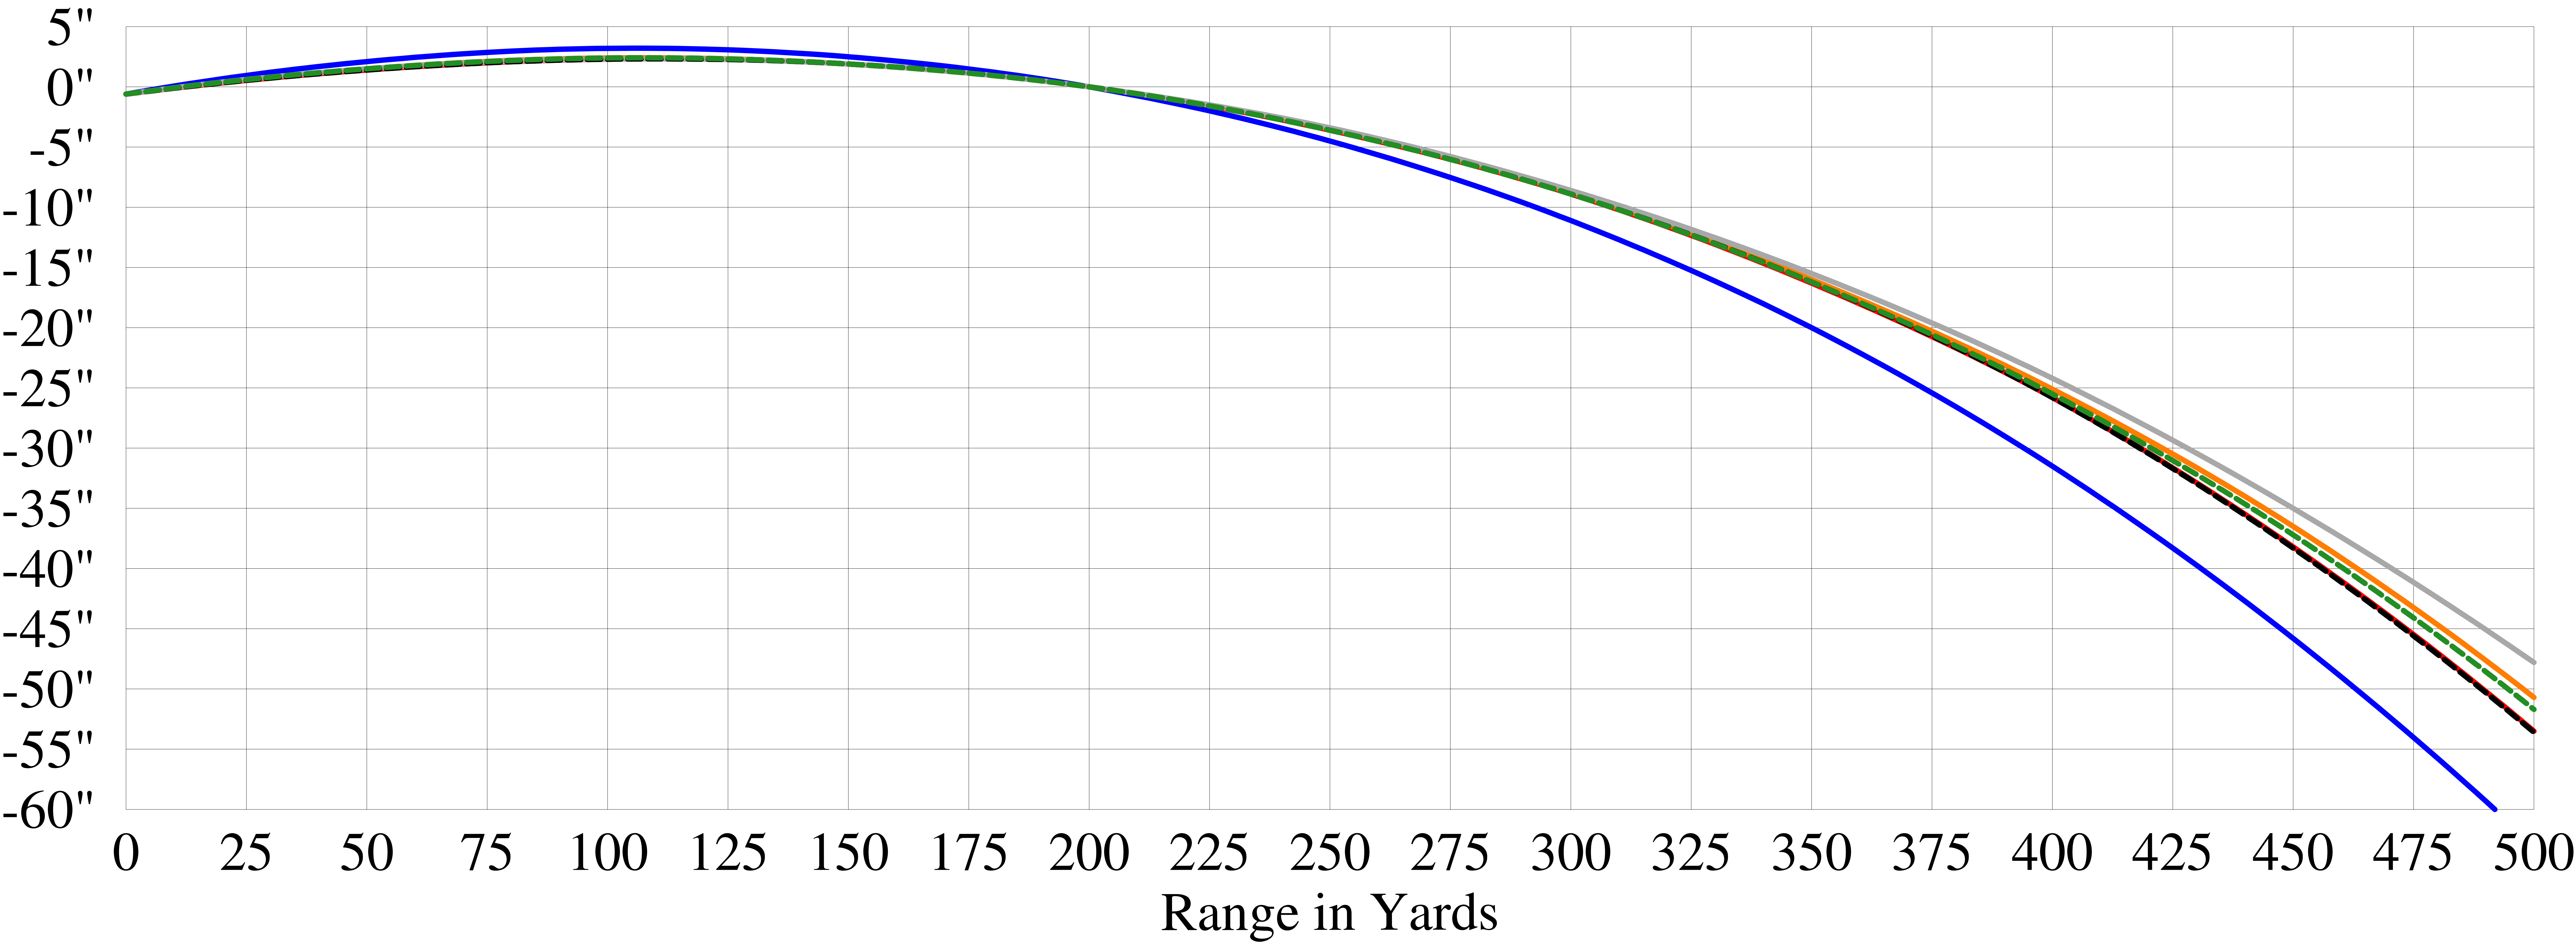

Rifle: 1915 Tula M91 with .302" bore, .312" groove and .630" high sights set for 200 yards.

— 026 — 027 — 028 — 029 — 030 — 031