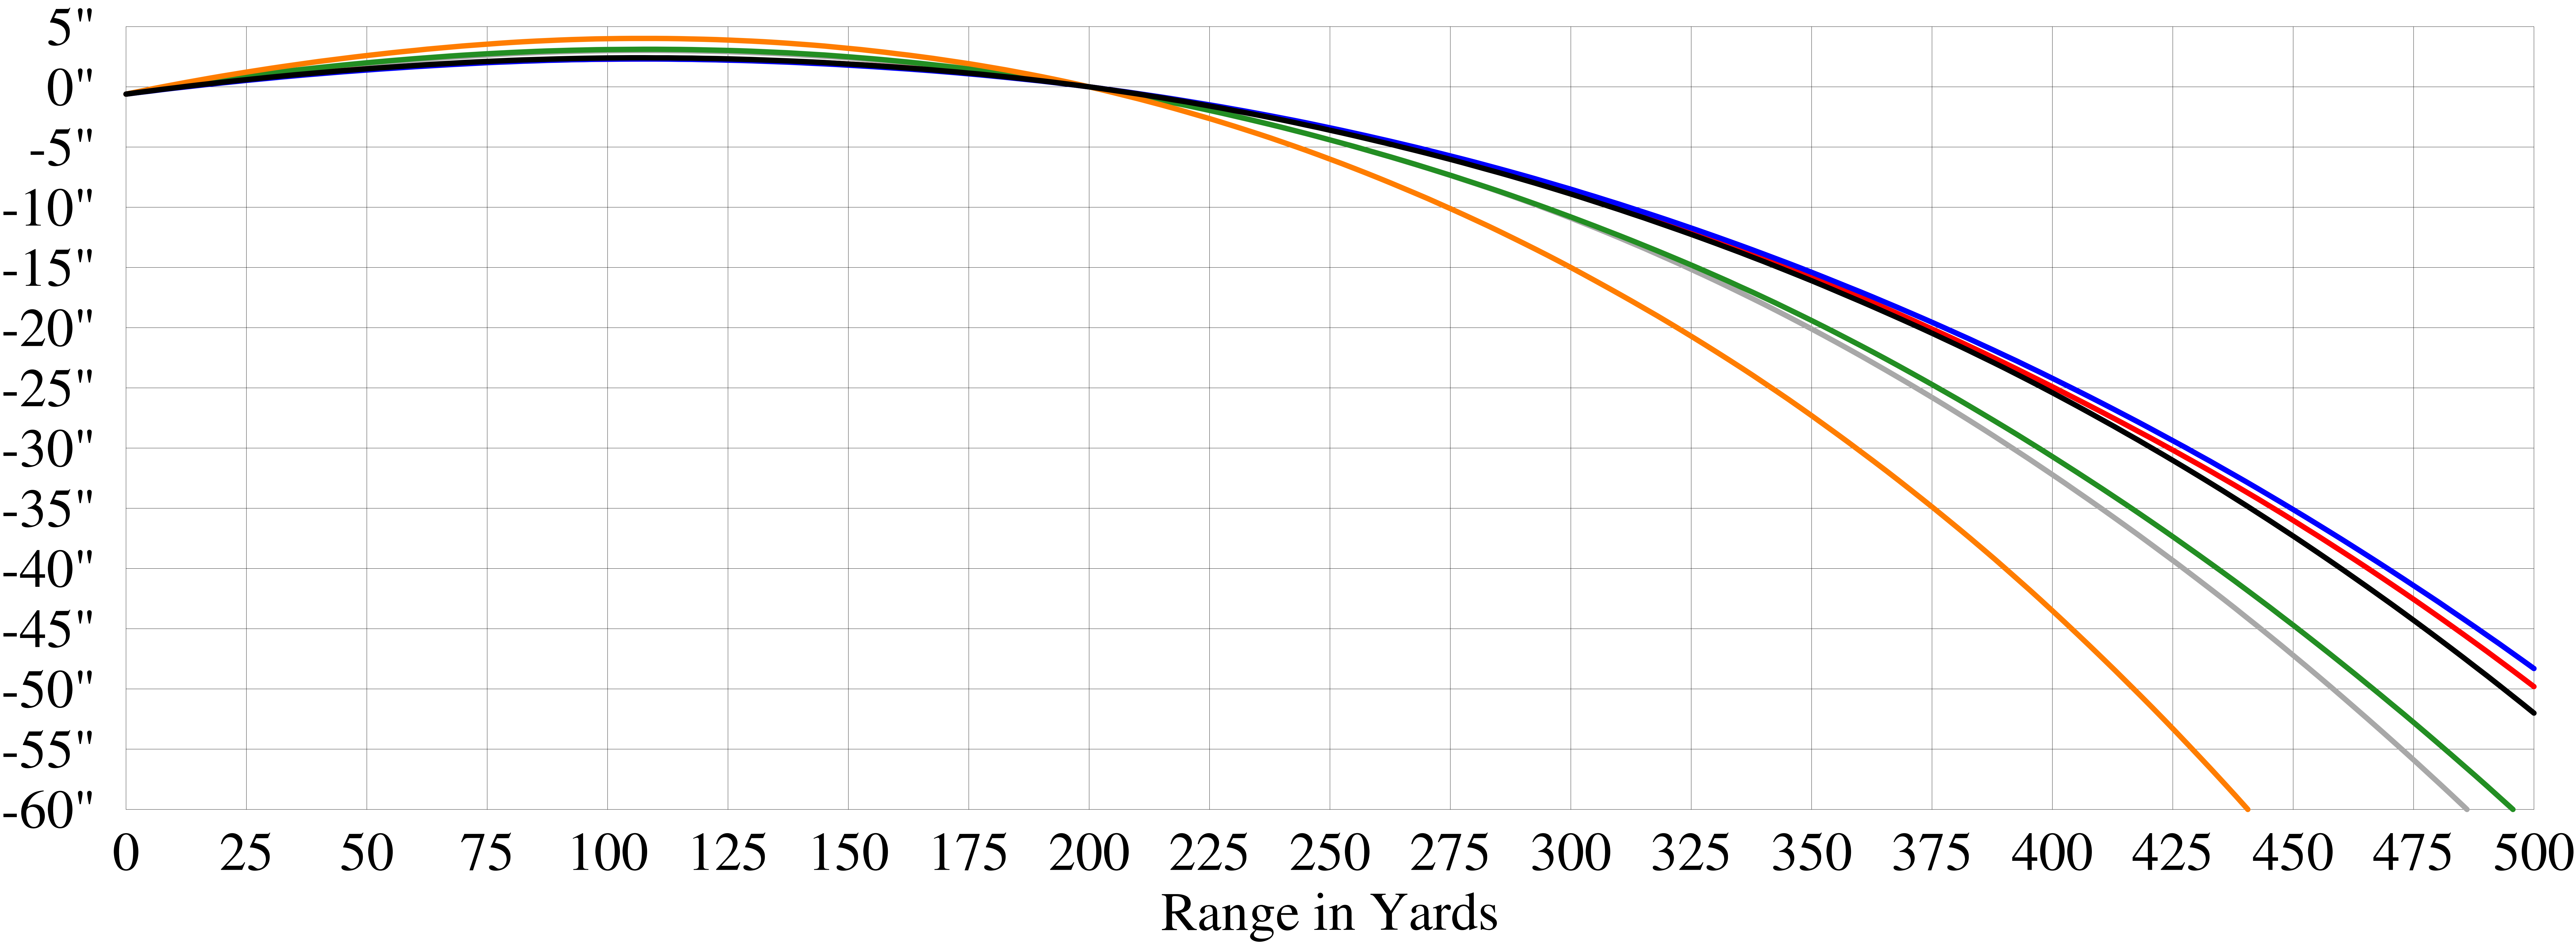

Rifle: 1915 Tula M91 with .302" bore, .312" groove and .630" high sights set for 200 yards.

— 020 — 021 — 022 — 023 — 024 — 025