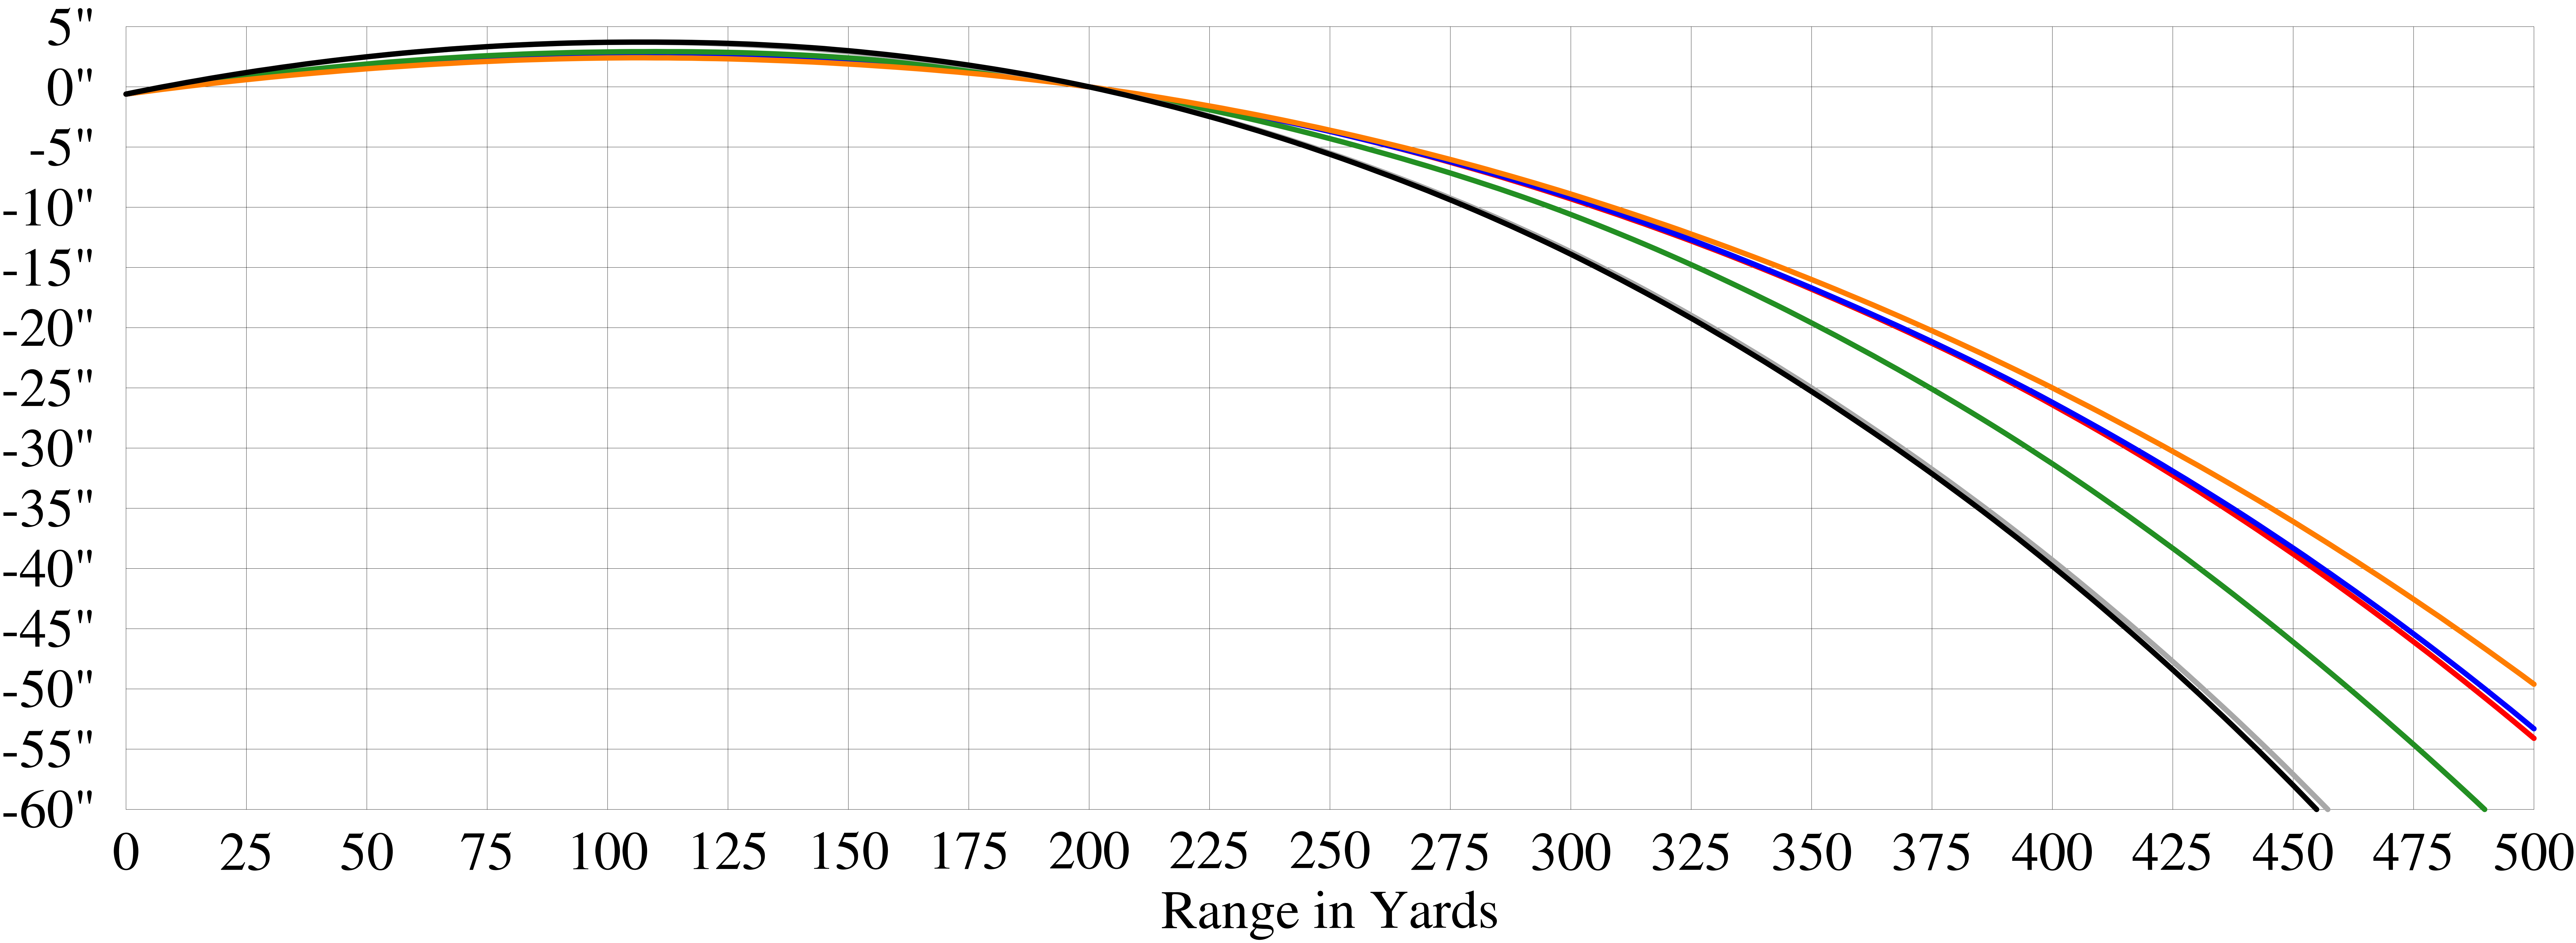

Rifle: 1915 Tula M91 with .302" bore, .312" groove and .630" high sights set for 200 yards.

— 014 — 015 — 016 — 017 — 018 — 019