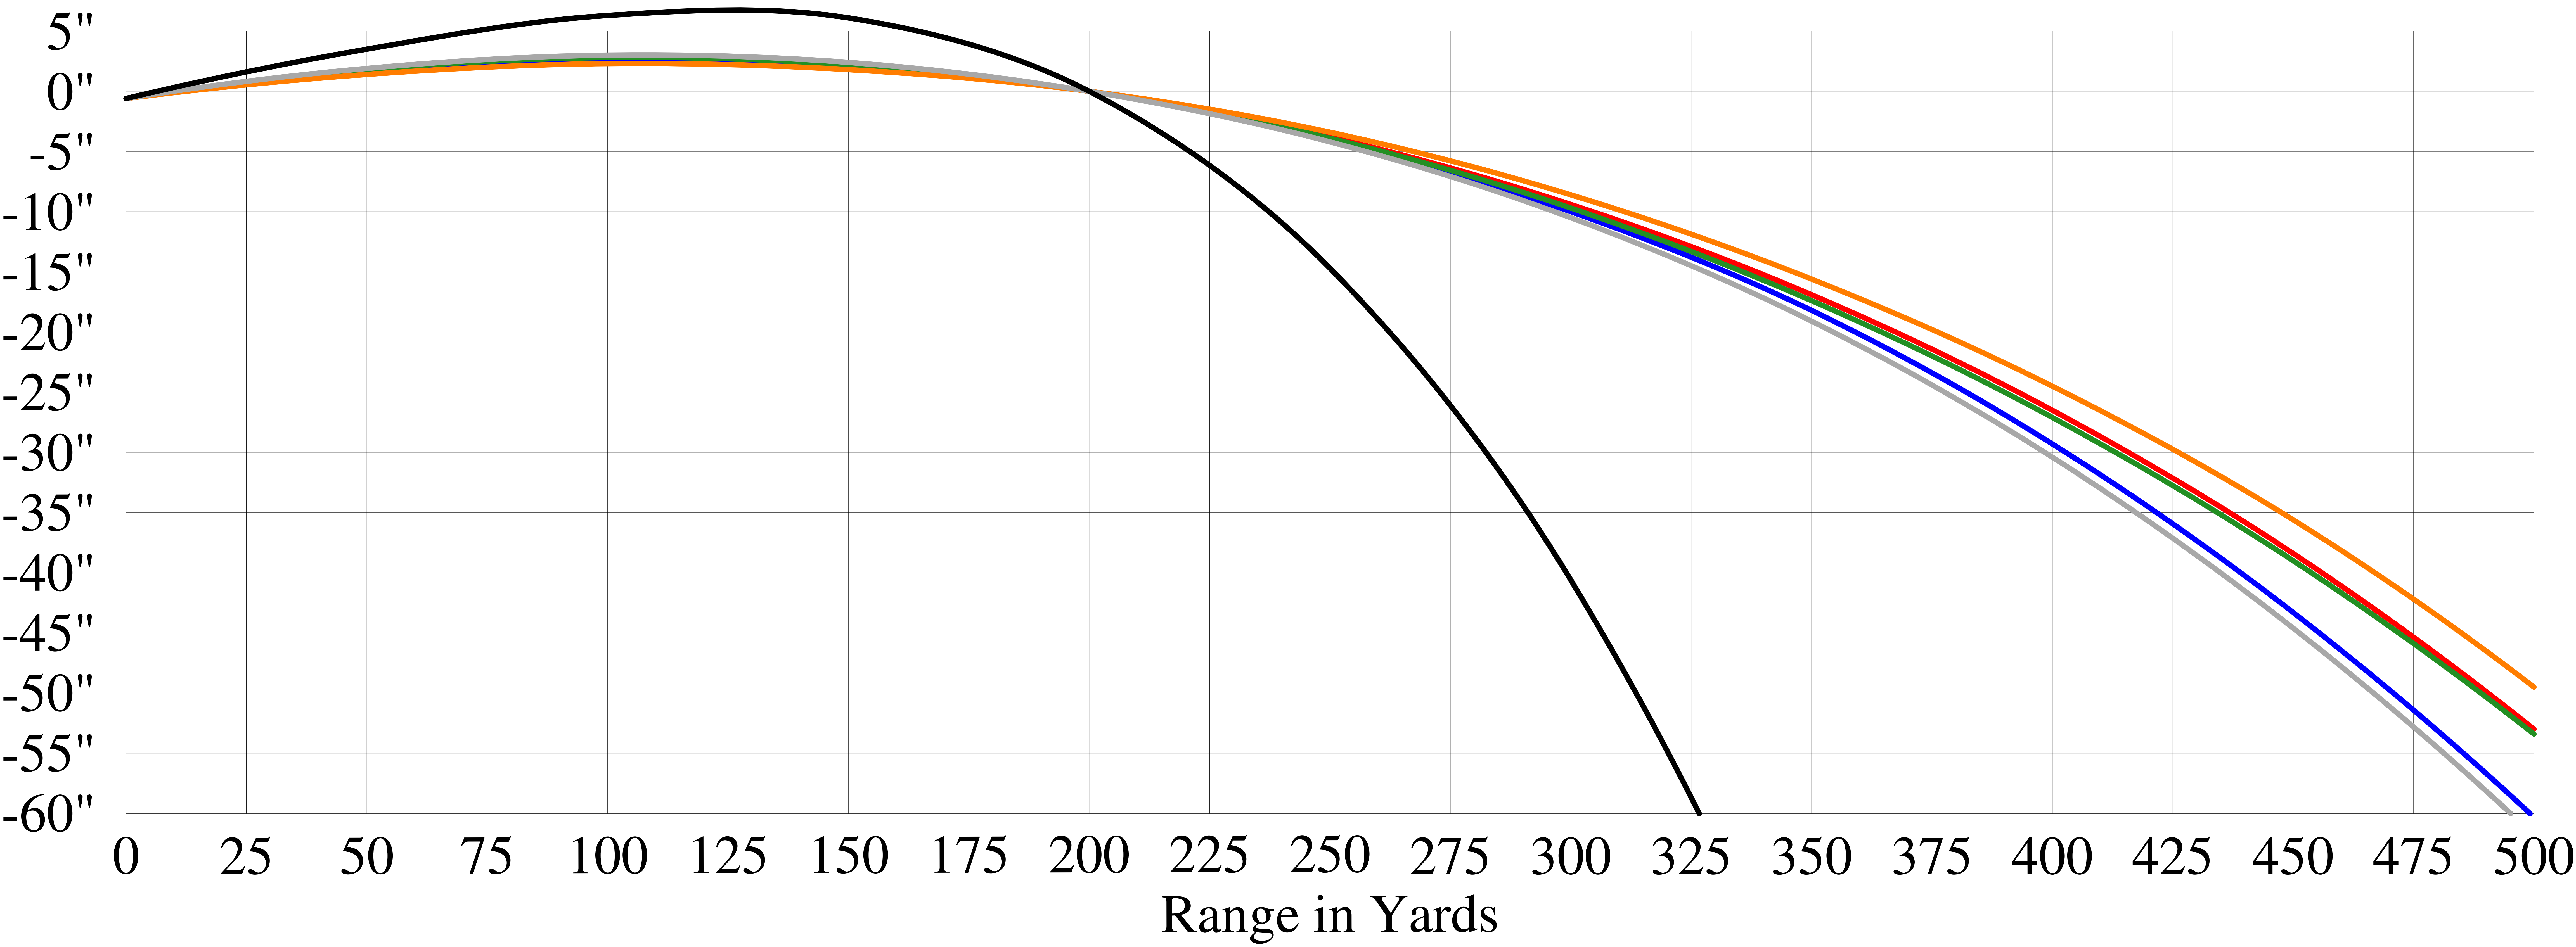

Rifle: 1915 Tula M91 with .302" bore, .312" groove and .630" high sights set for 200 yards.

— 008 — 009 — 010 — 011 — 012 — 013