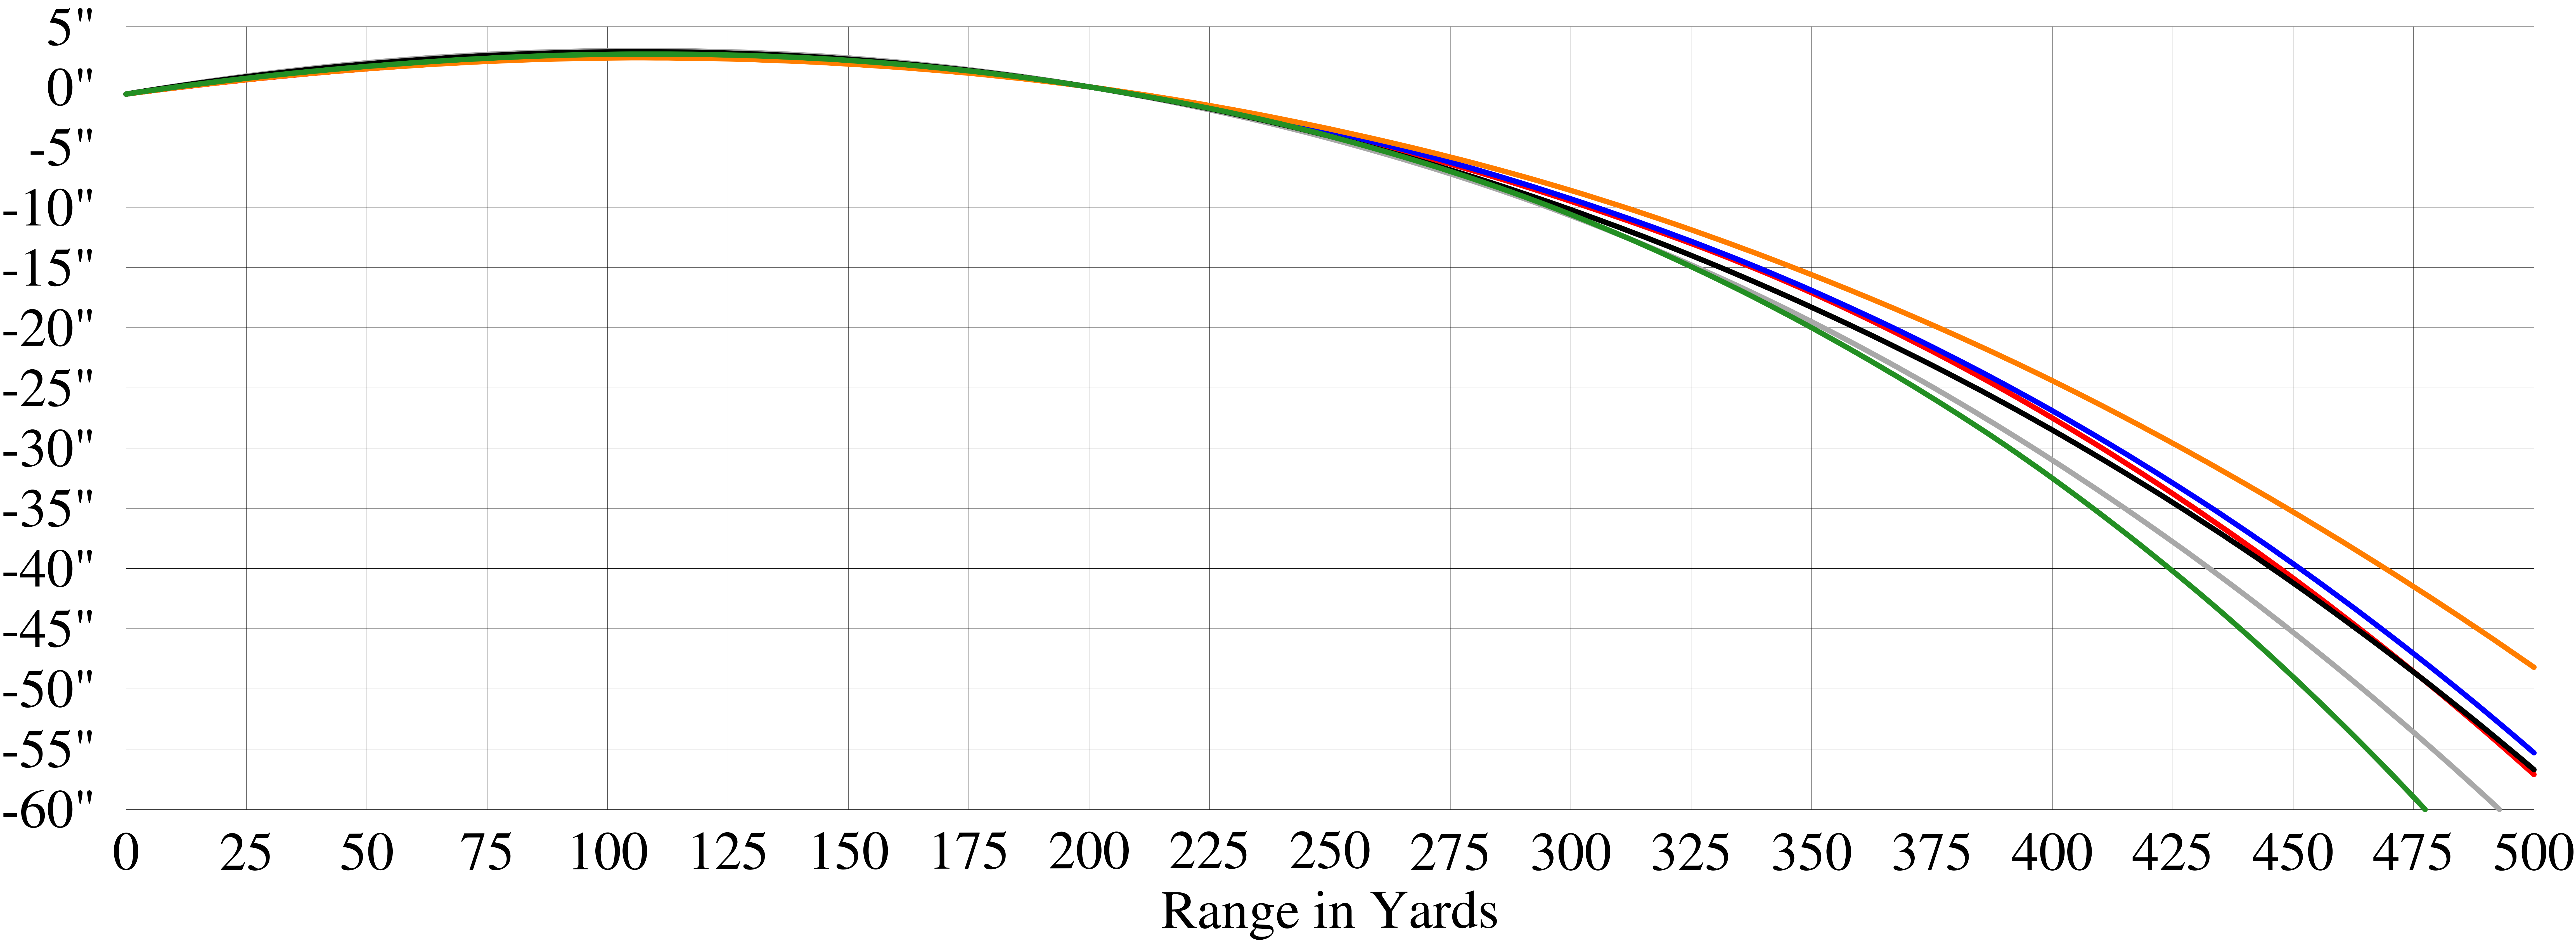

Rifle: 1915 Tula M91 with .302" bore, .312" groove and .630" high sights set for 200 yards.

— 001 — 003 — 004 — 005 — 006 — 007