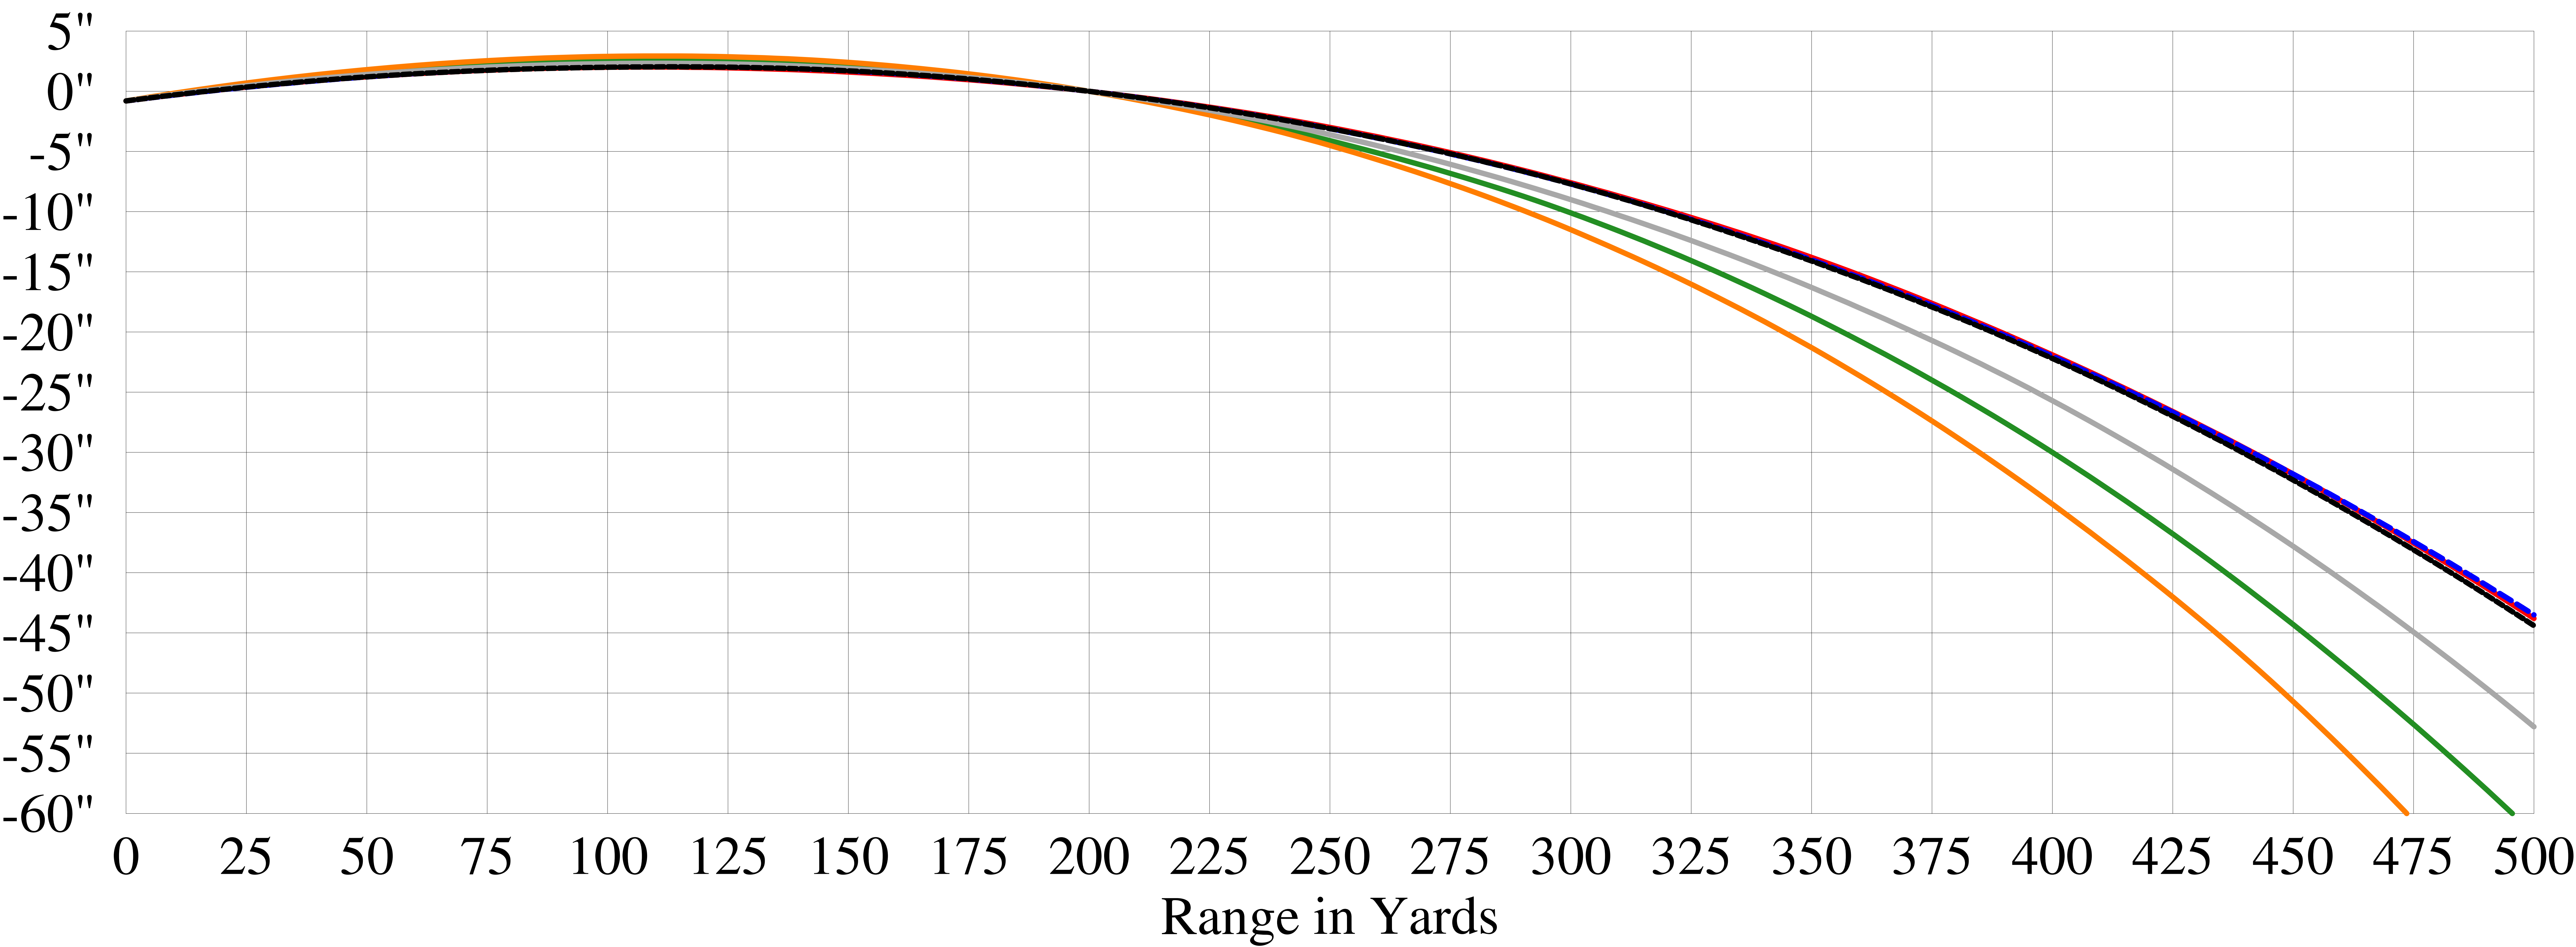

Rifle: 1943 Tikka M91 with .300" bore, .312" groove and .798" high sights set for 200 yards.

— 032 — 033 — 034 — 035 — 036 — 037