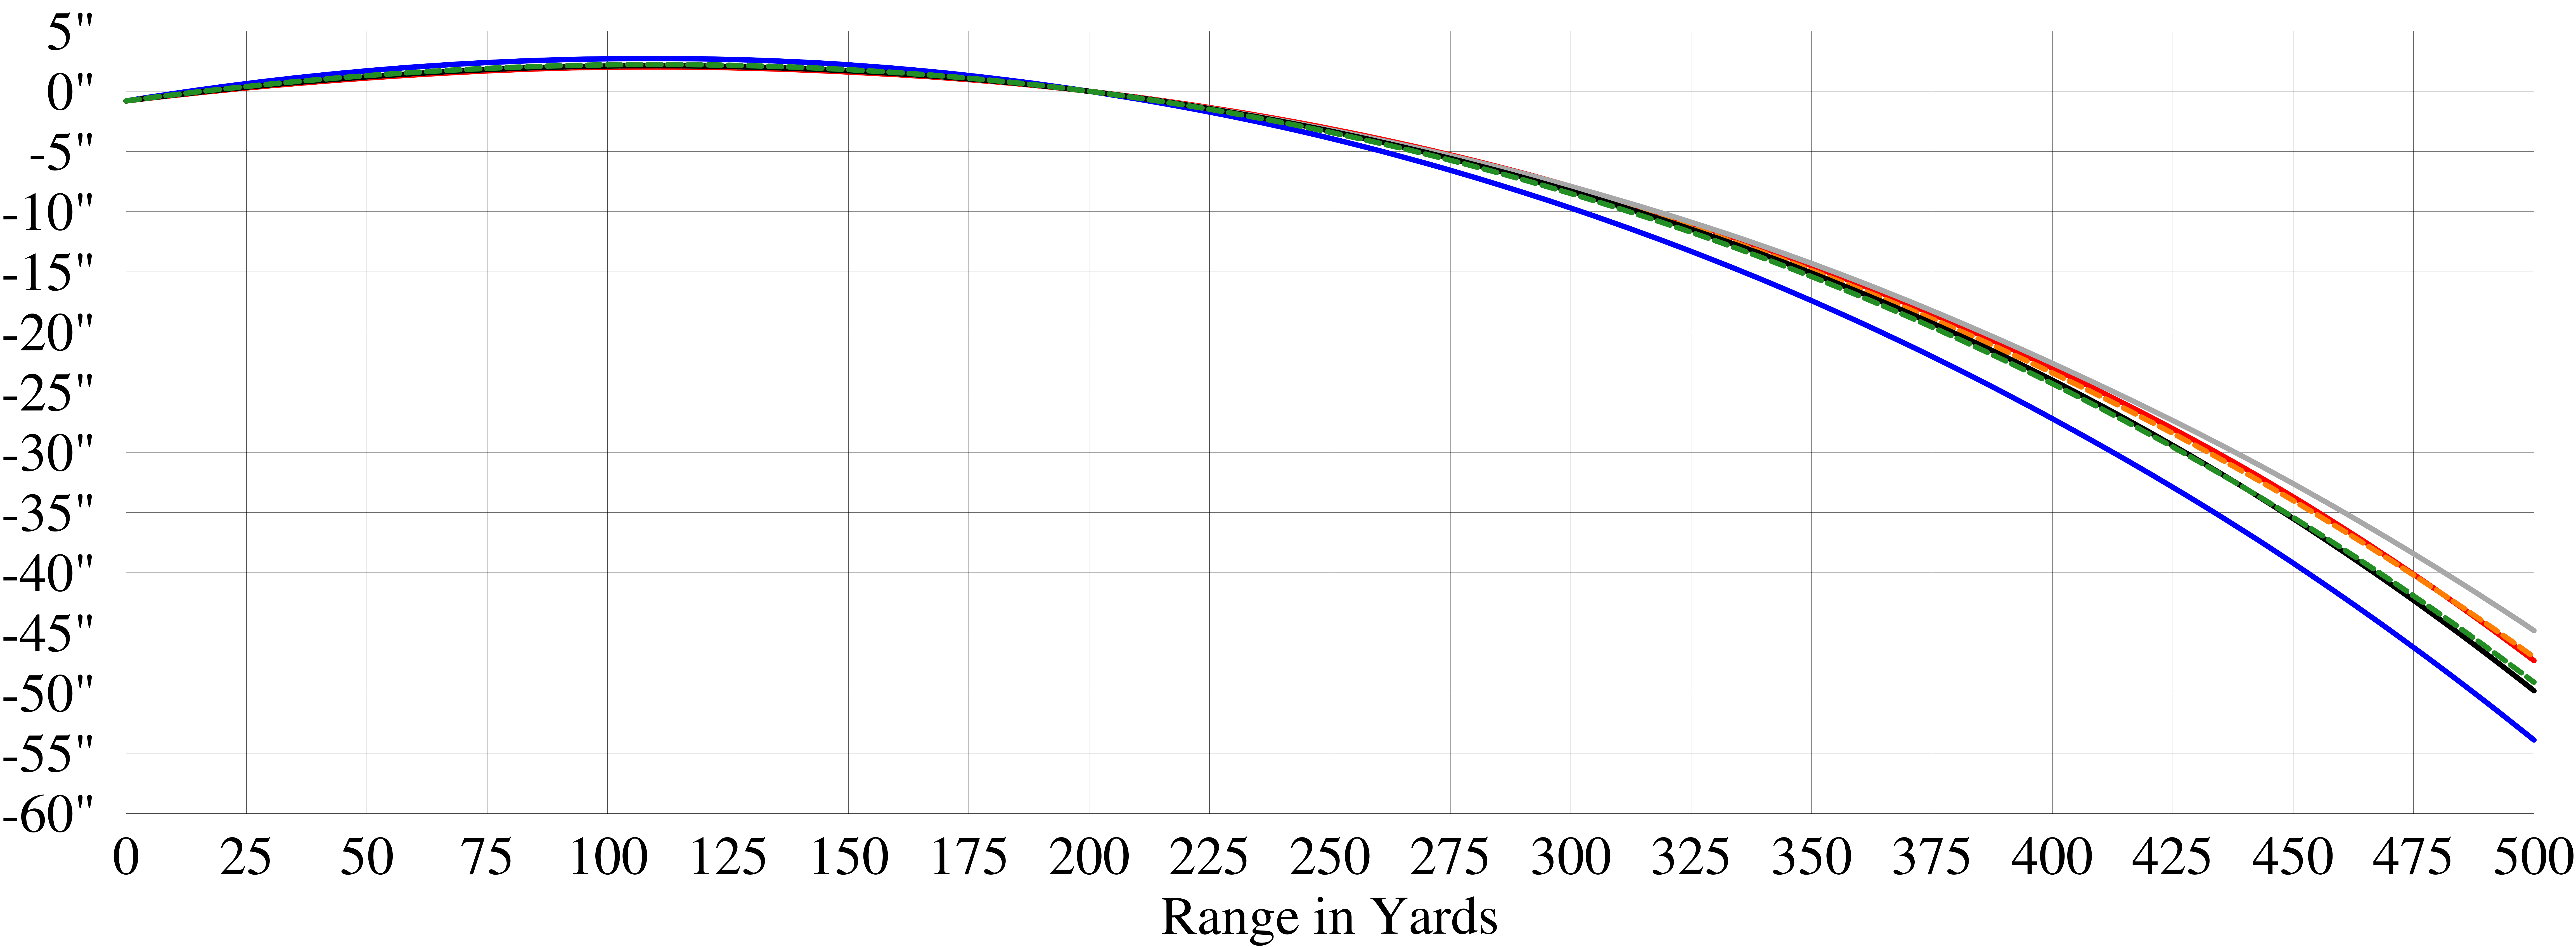

Rifle: 1943 Tikka M91 with .300" bore, .312" groove and .798" high sights set for 200 yards.

— 026 — 027 — 028 — 029 — 030 — 031