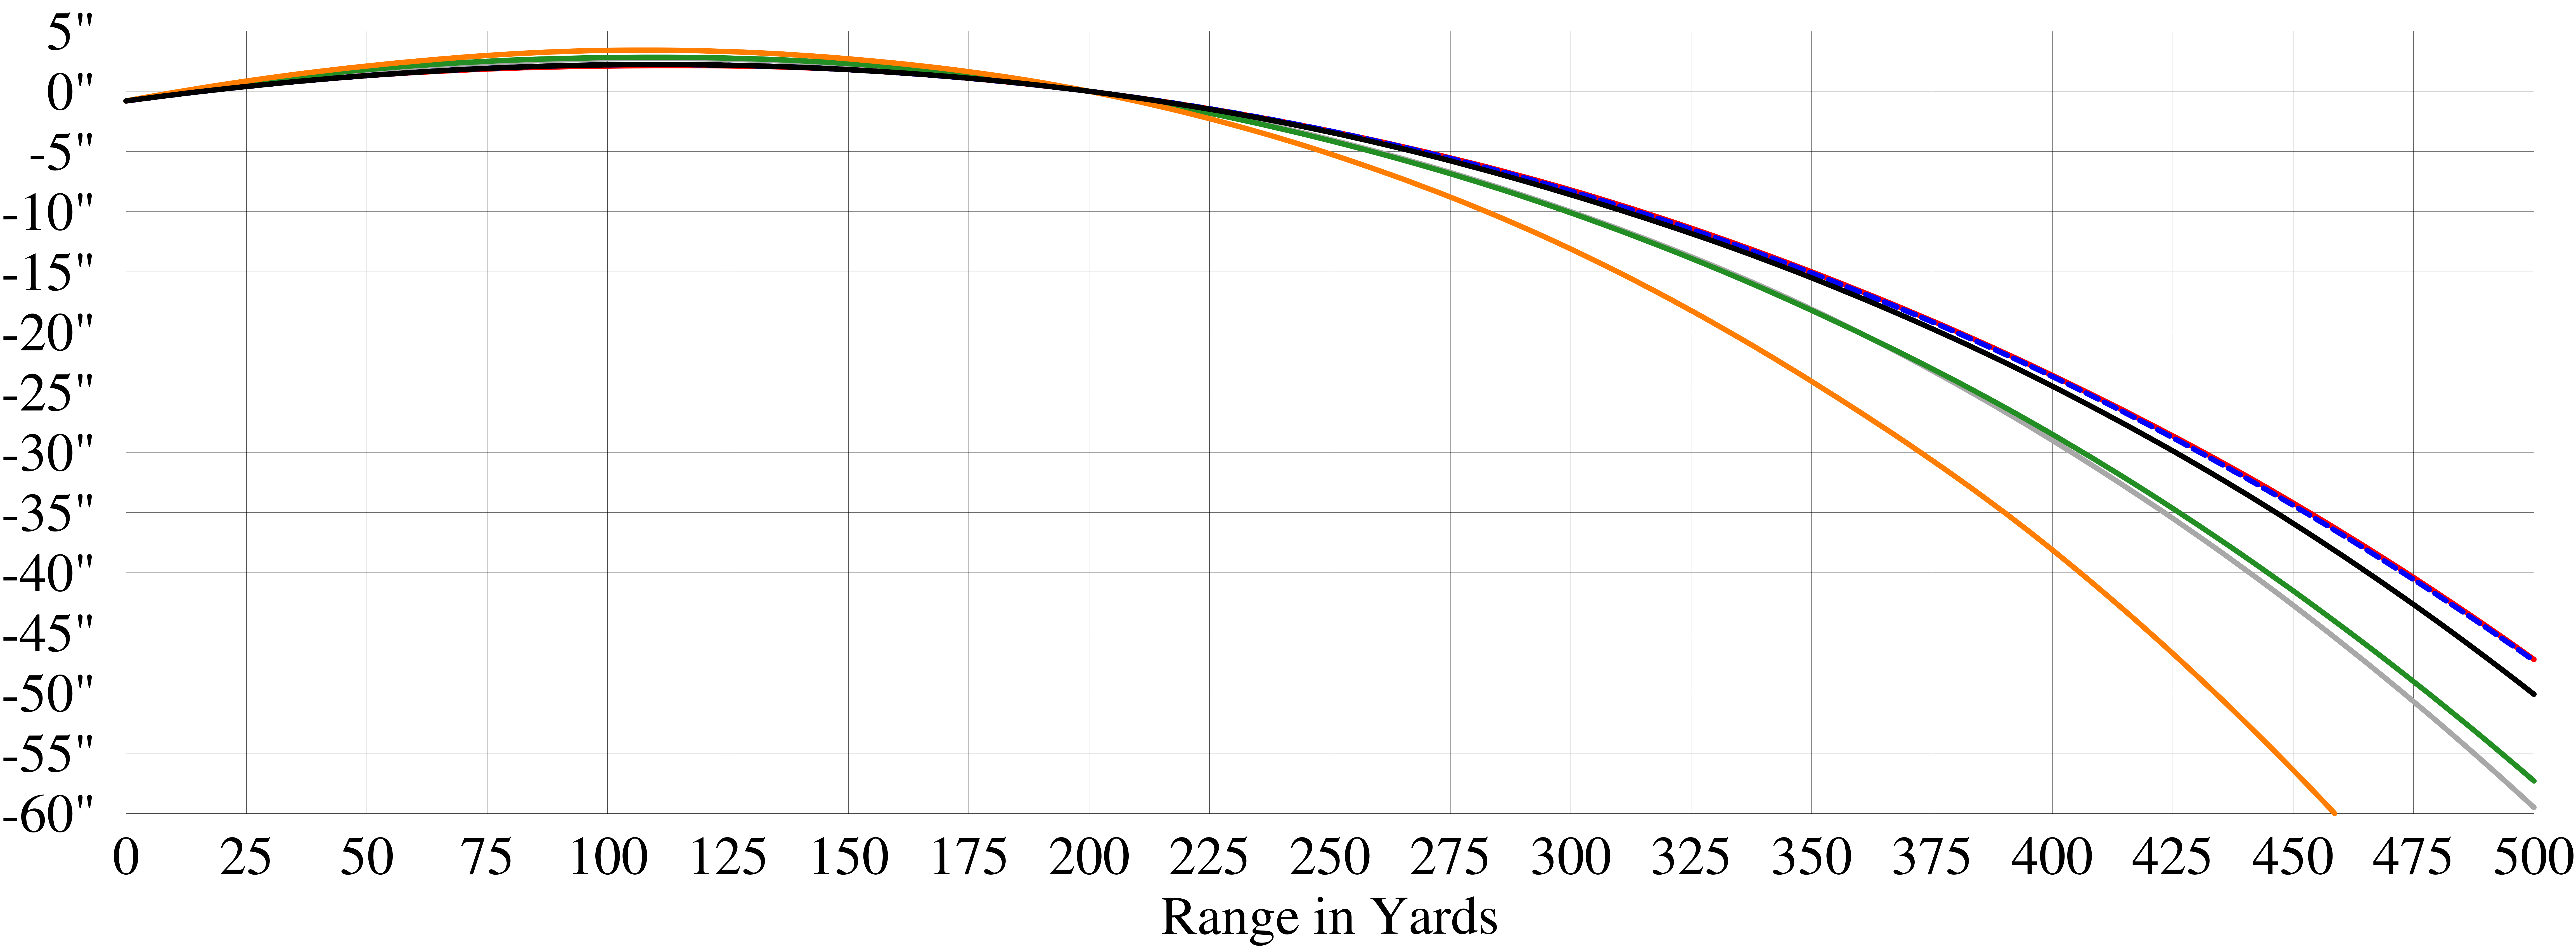

Rifle: 1943 Tikka M91 with .300" bore, .312" groove and .798" high sights set for 200 yards.

— 020 — 021 — 022 — 023 — 024 — 025