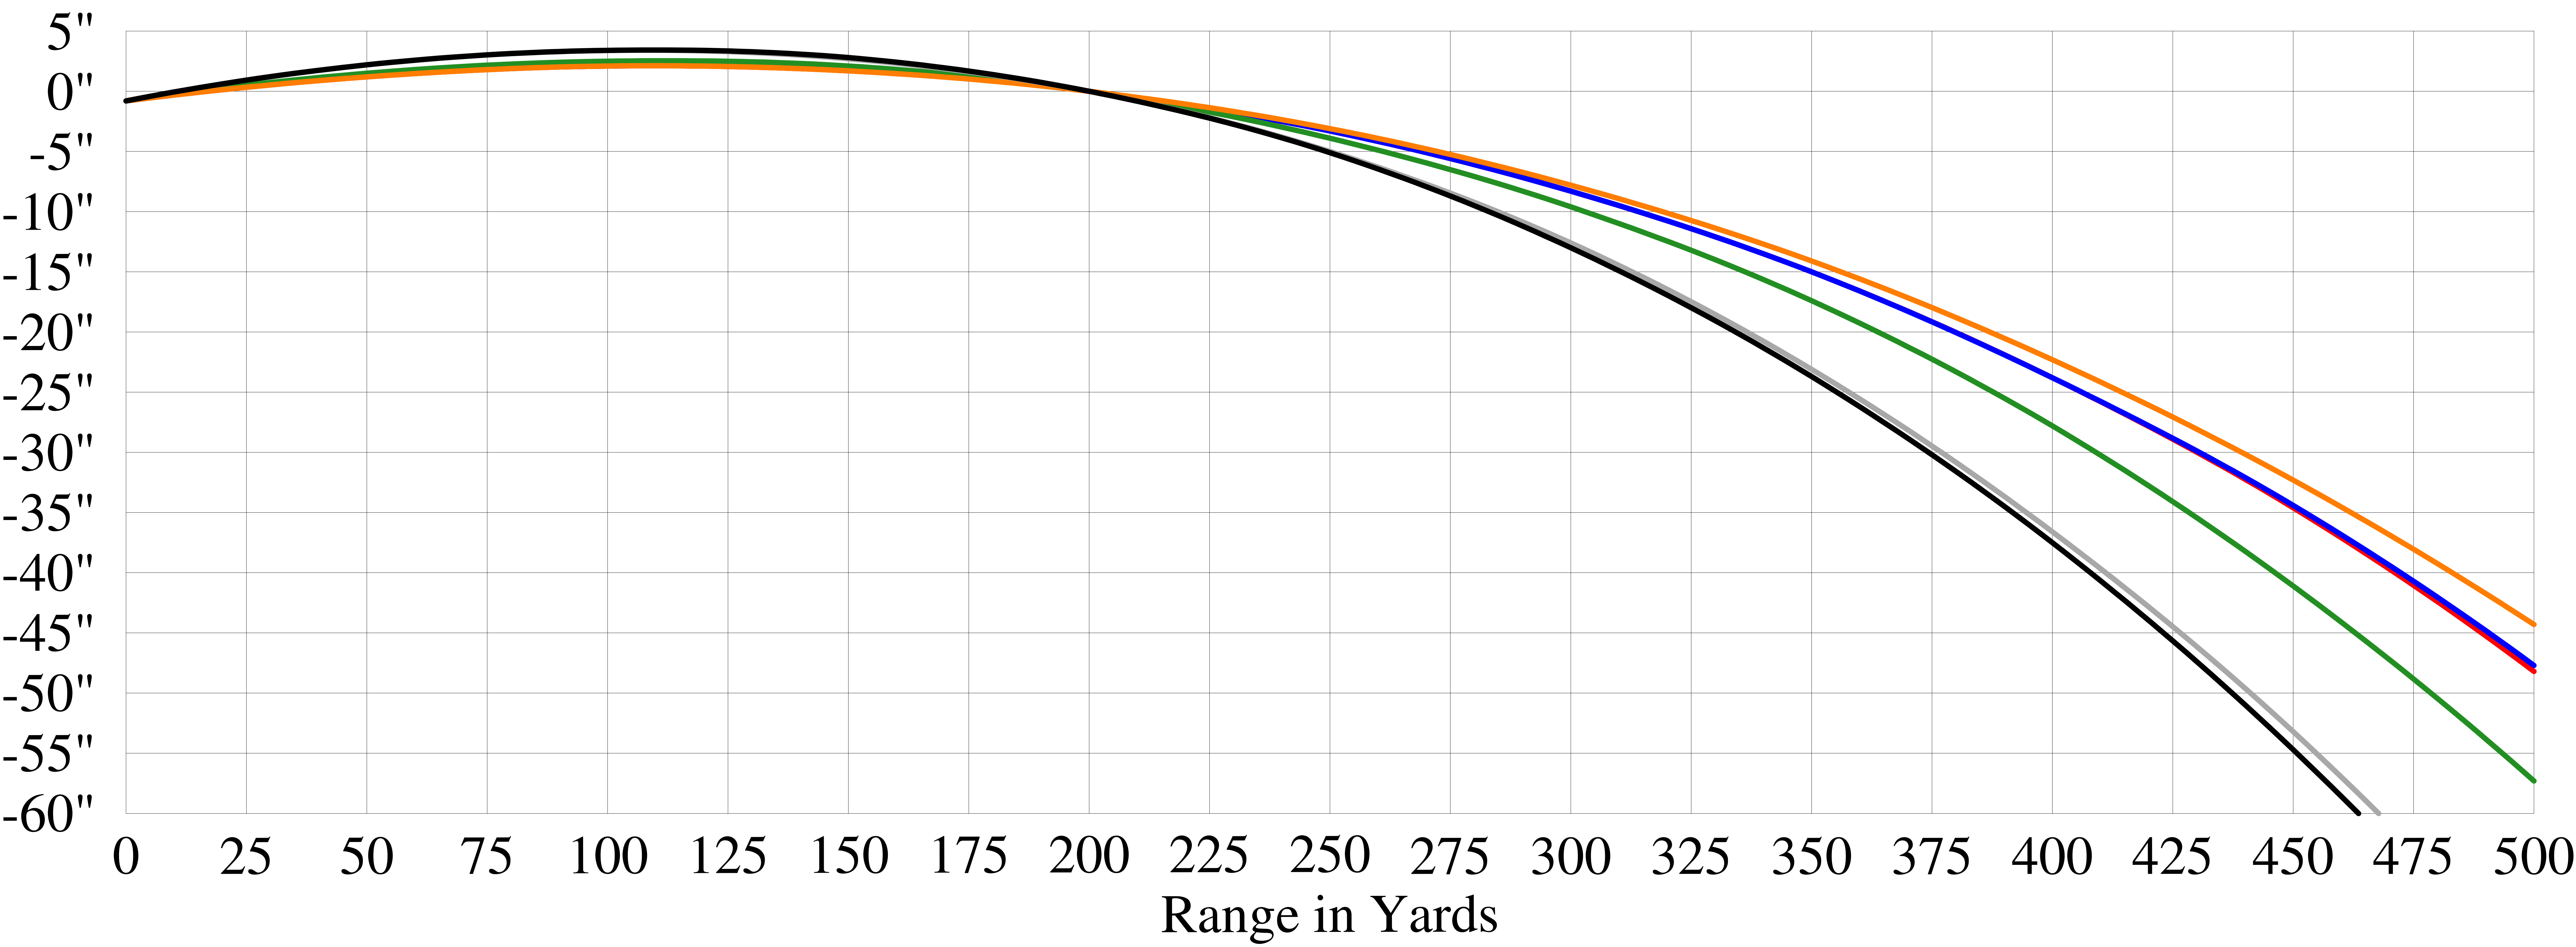

Rifle: 1943 Tikka M91 with .300" bore, .312" groove and .798" high sights set for 200 yards.

— 014 — 015 — 016 — 017 — 018 — 019