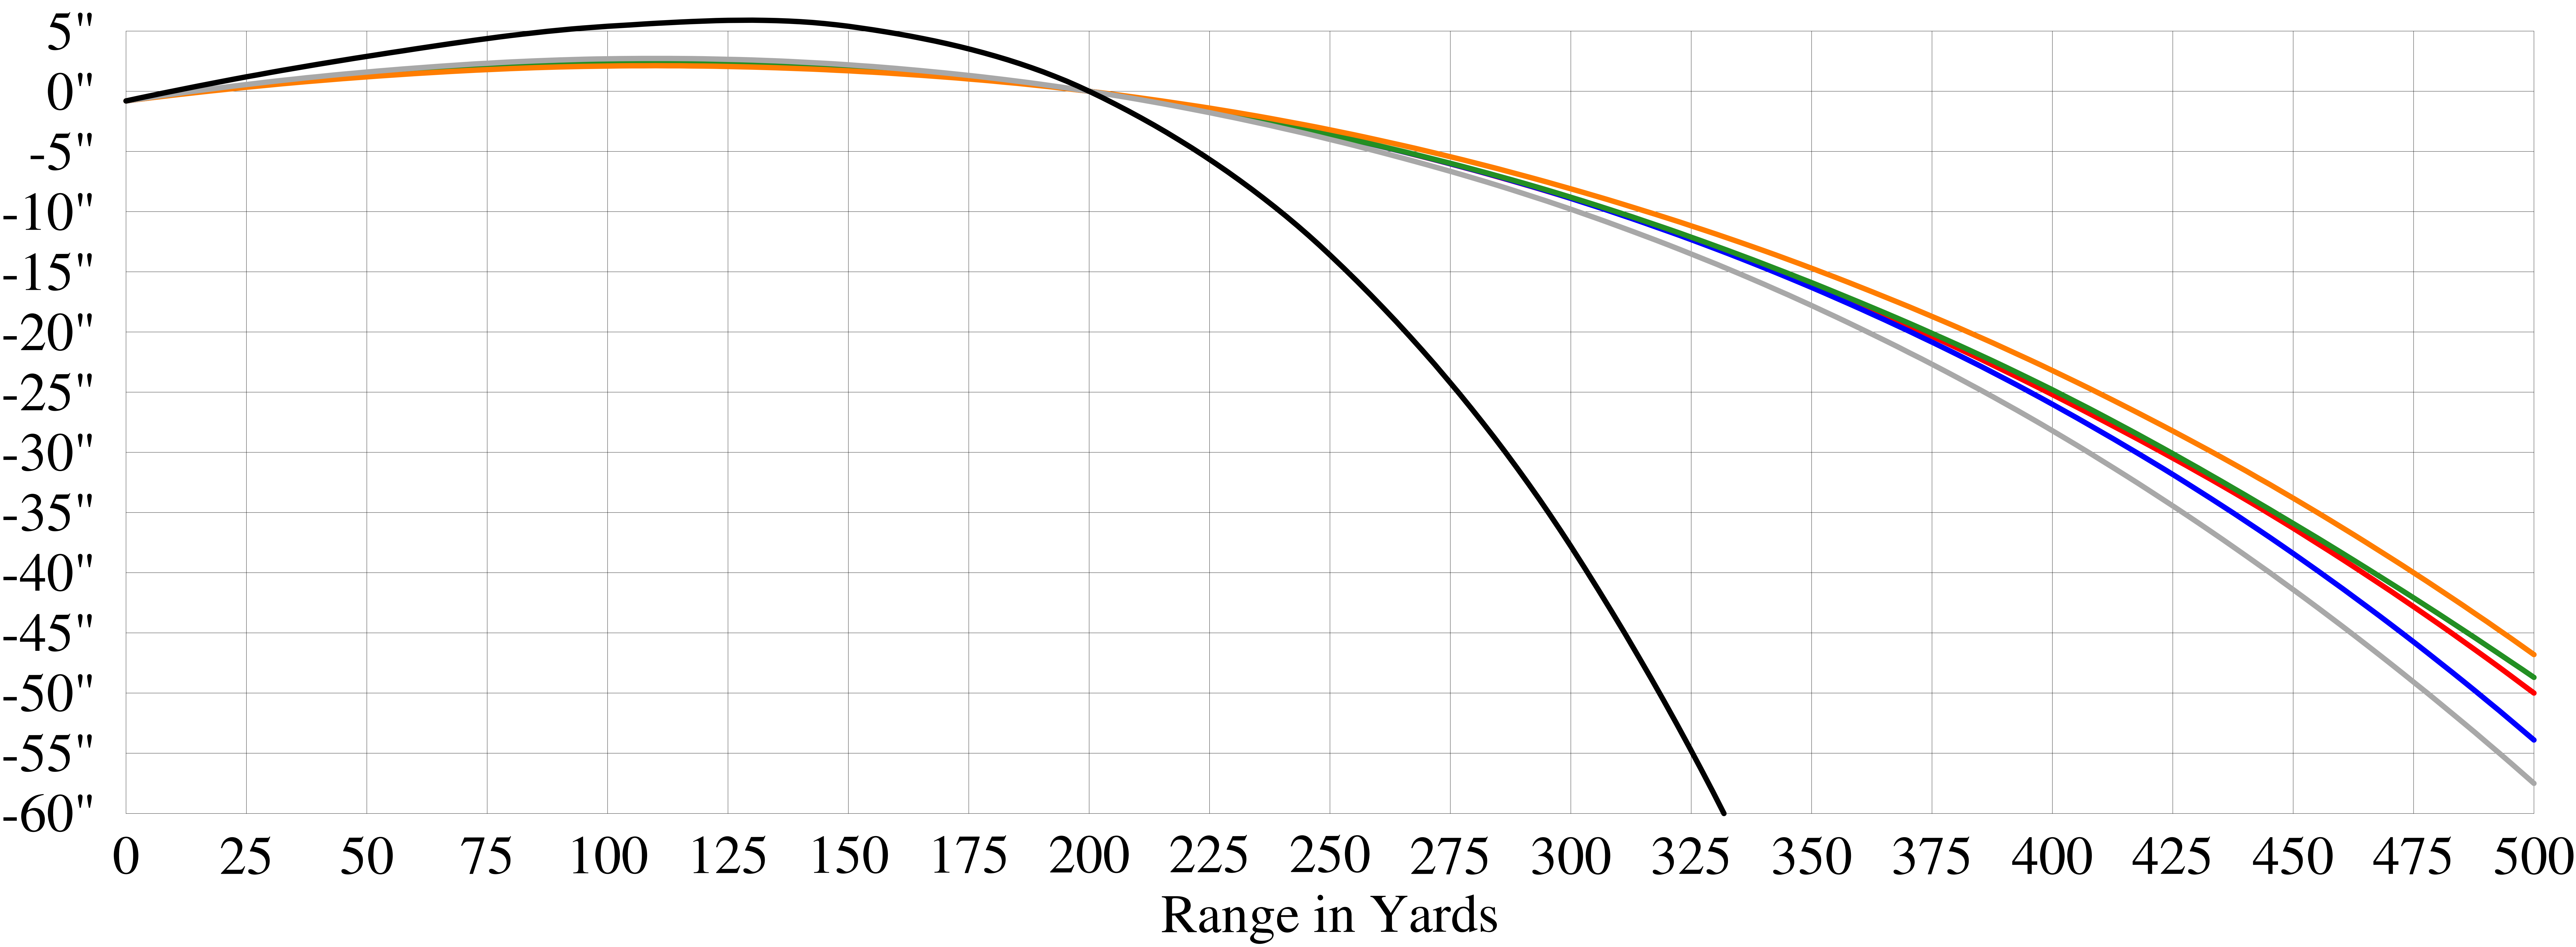

Rifle: 1943 Tikka M91 with .300" bore, .312" groove and .798" high sights set for 200 yards.

— 008 — 009 — 010 — 011 — 012 — 013