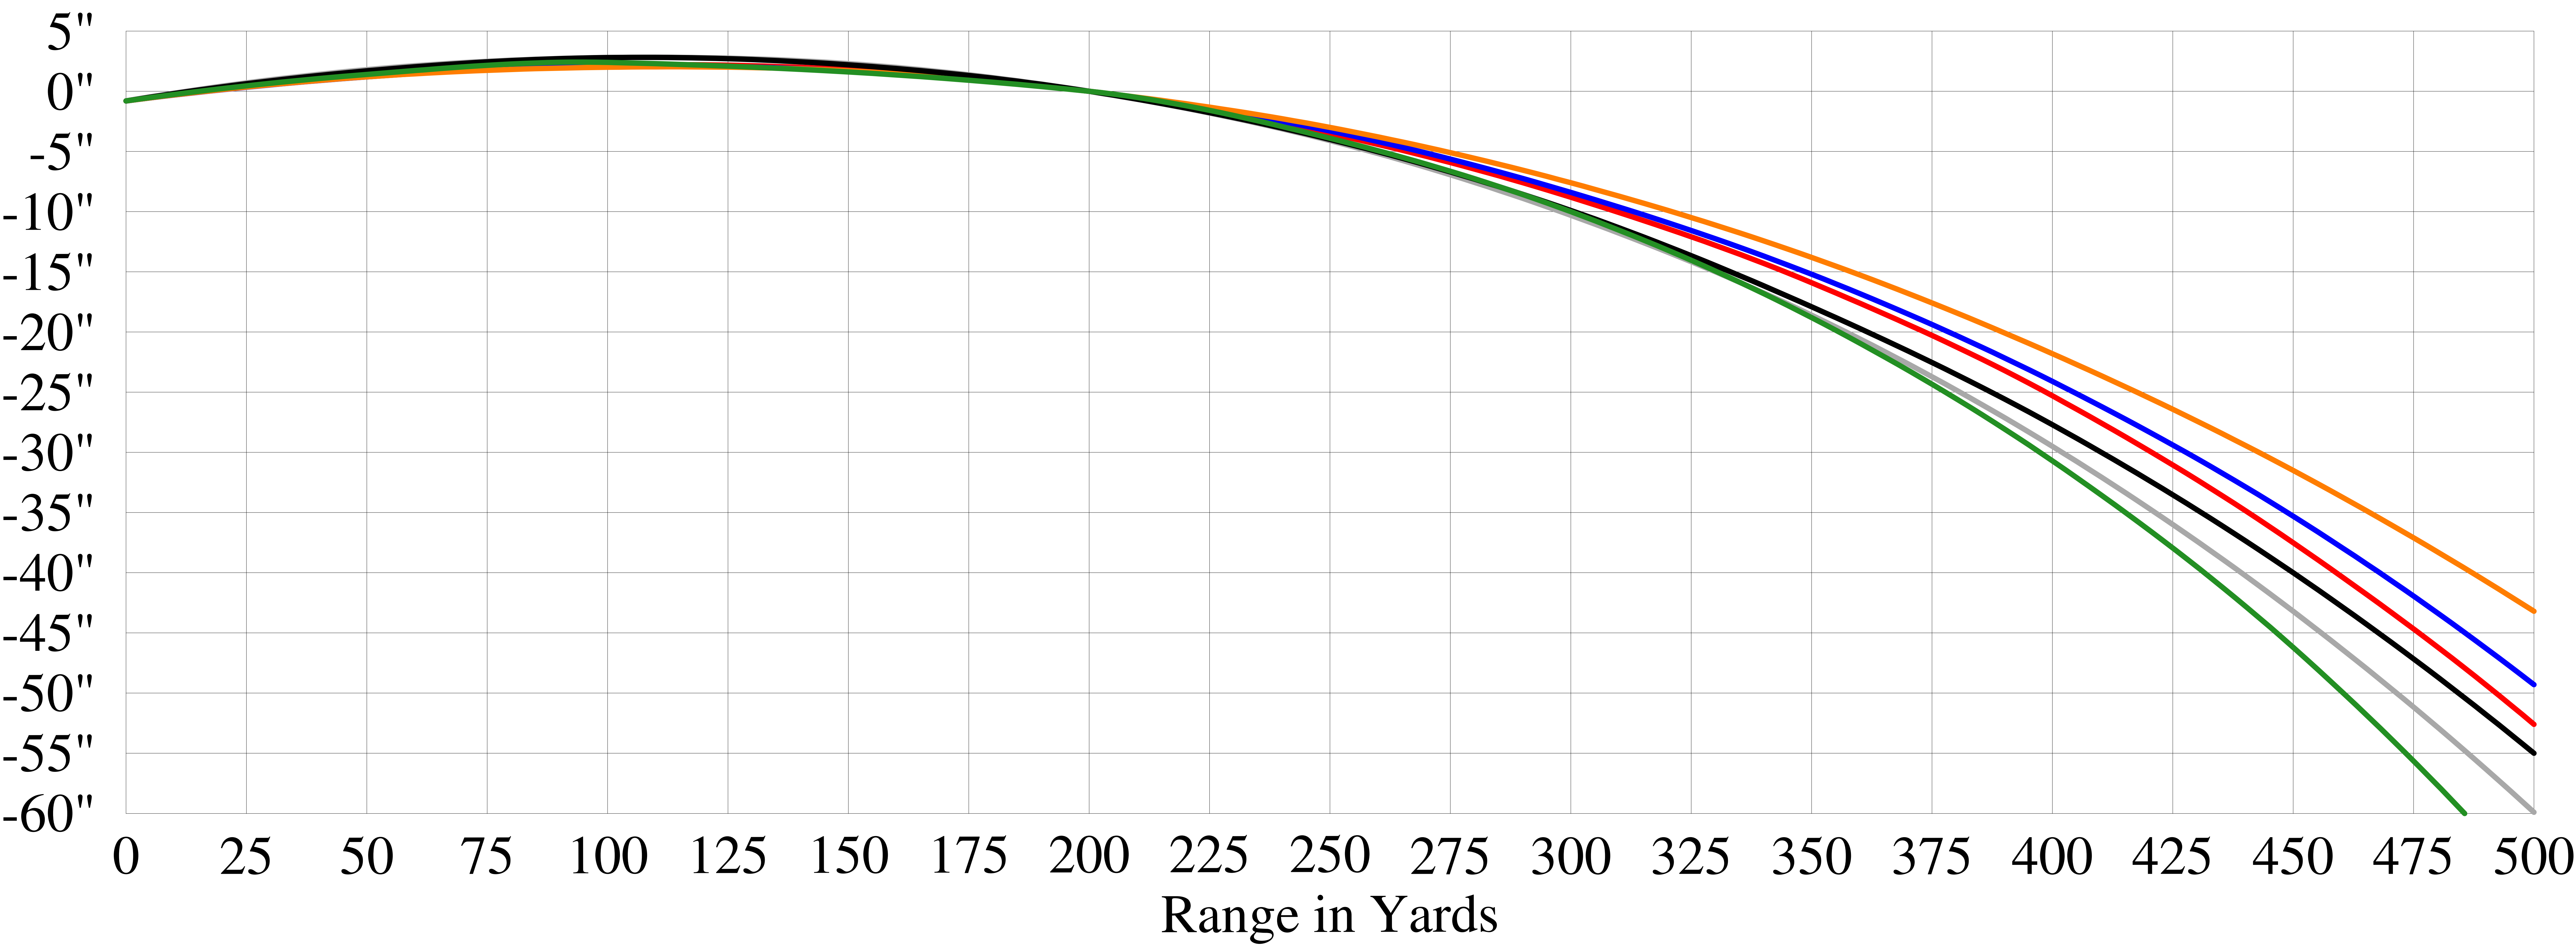

Rifle: 1943 Tikka M91 with .300" bore, .312" groove and .798" high sights set for 200 yards.

— 001 — 003 — 004 — 005 — 006 — 007