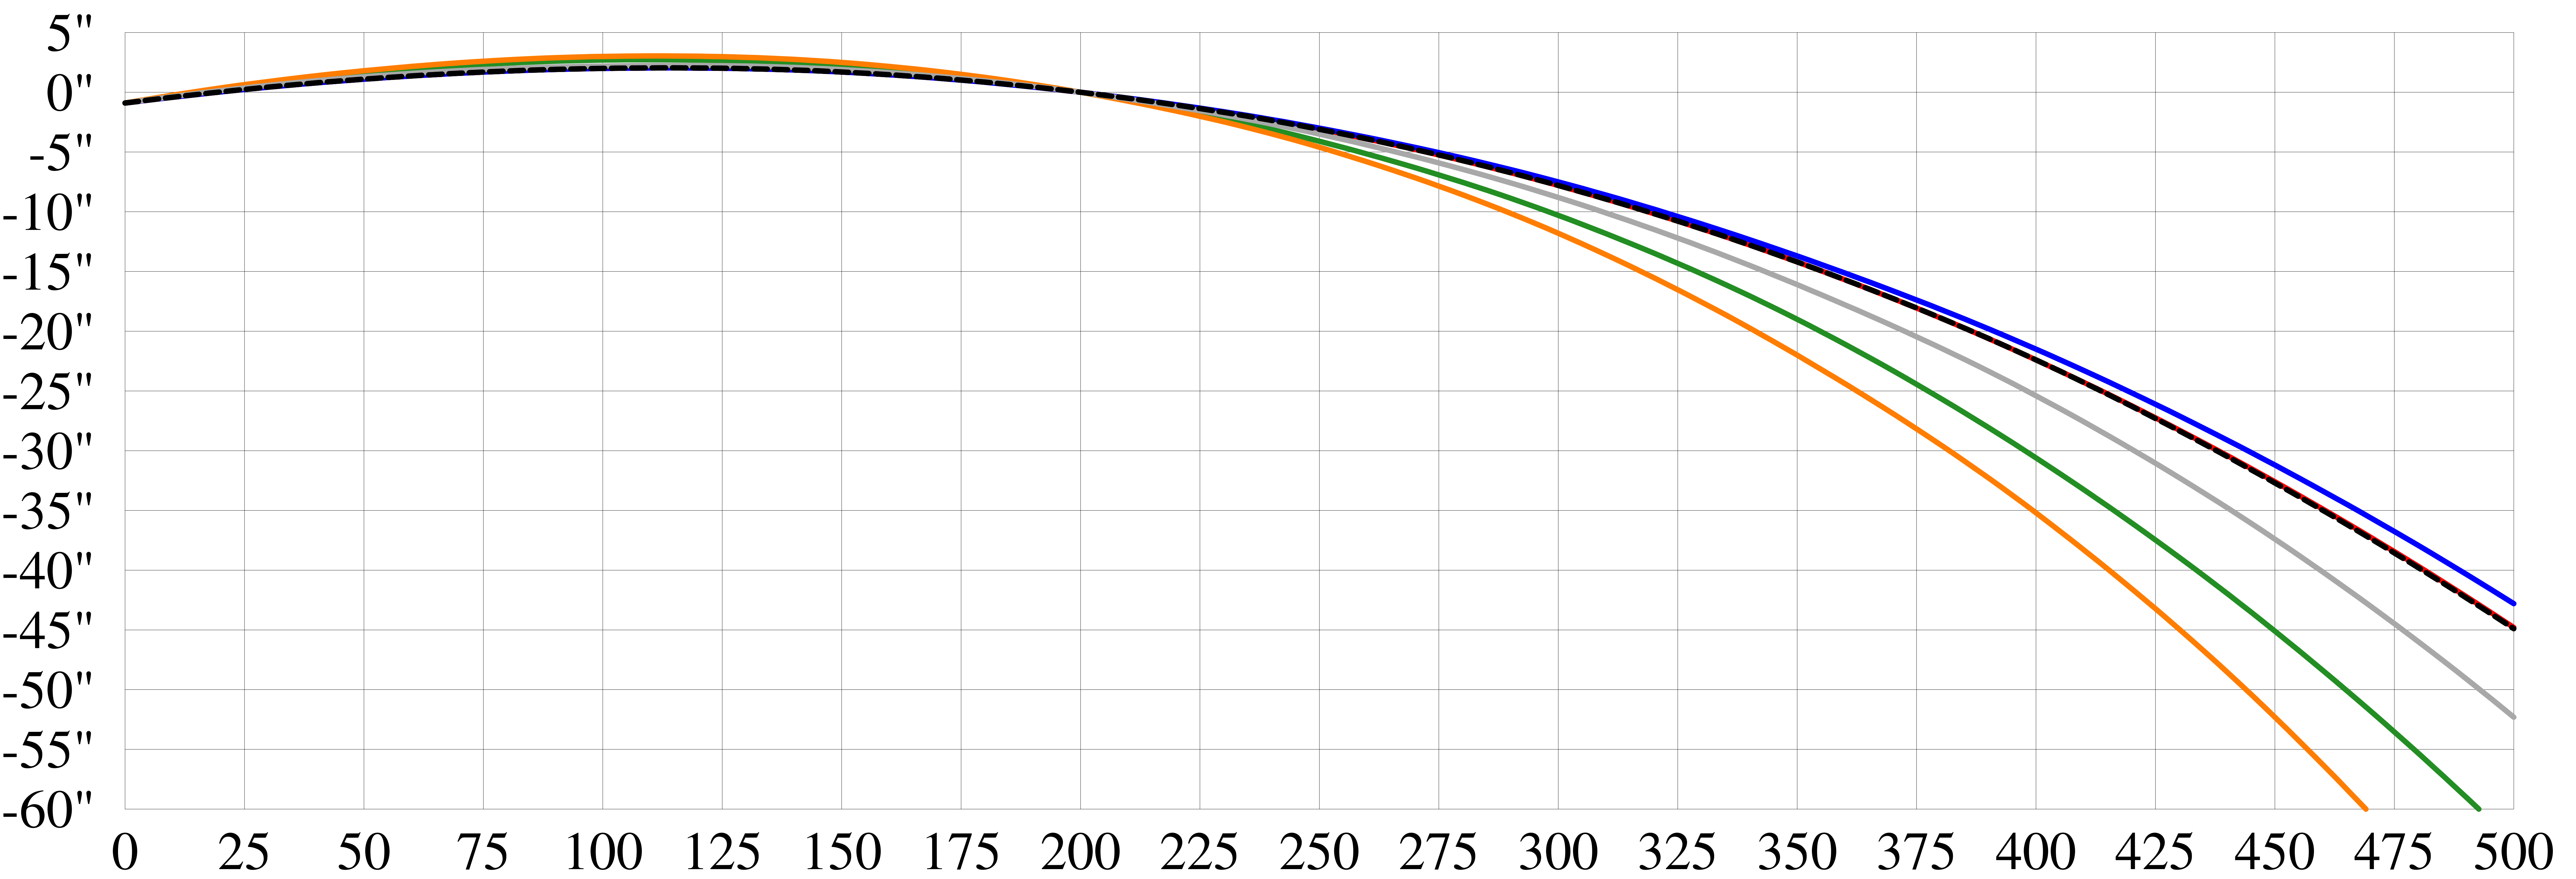

Rifle: 1947 Izhevsk M91/30 with .303" bore, .313" groove and .910" high sights set for 200 yards.

— 032 — 033 — 034 — 035 — 036 — 037