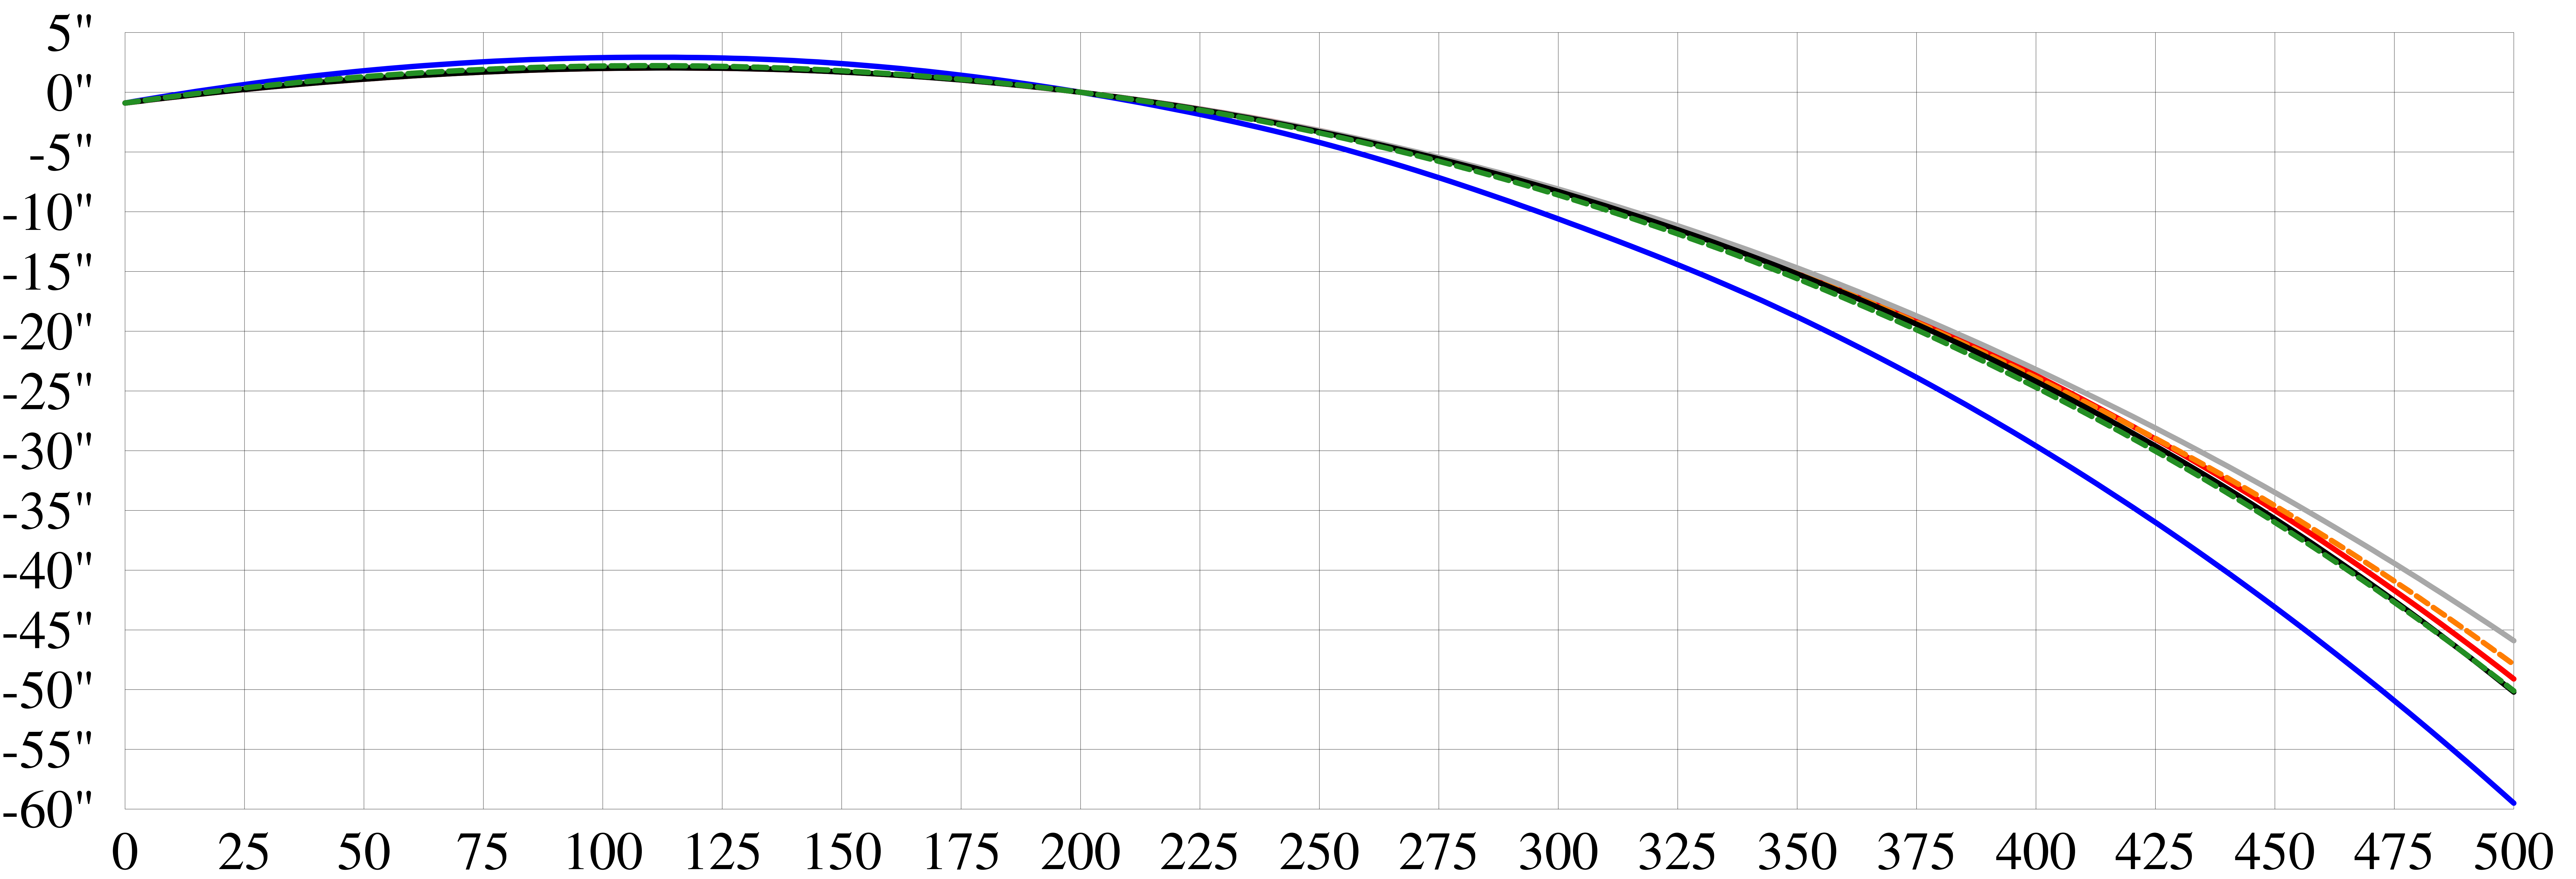

Rifle: 1947 Izhevsk M91/30 with .303" bore, .313" groove and .910" high sights set for 200 yards.

— 026 — 027 — 028 — 029 — 030 — 031