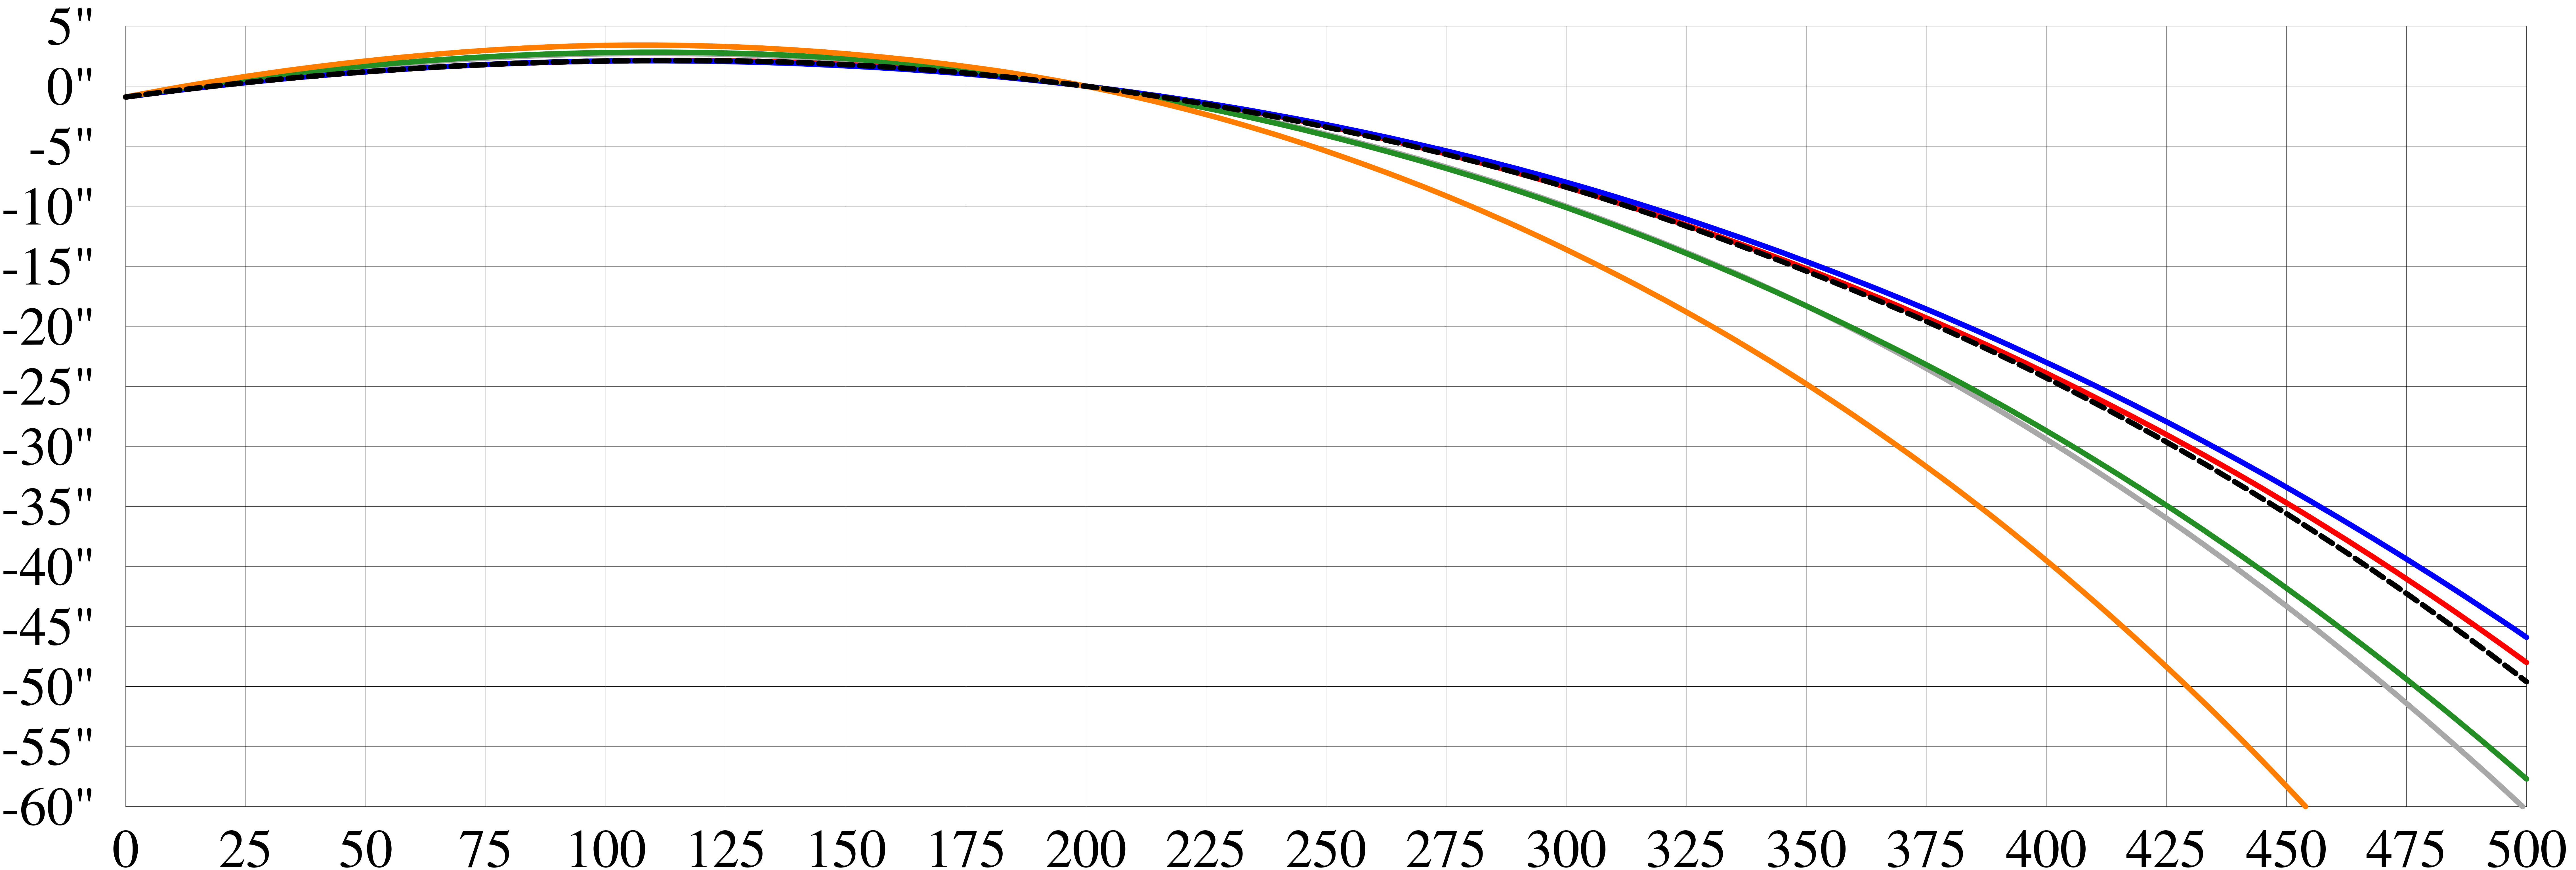

Rifle: 1947 Izhevsk M91/30 with .303" bore, .313" groove and .910" high sights set for 200 yards.

— 020 — 021 — 022 — 023 — 024 — 025