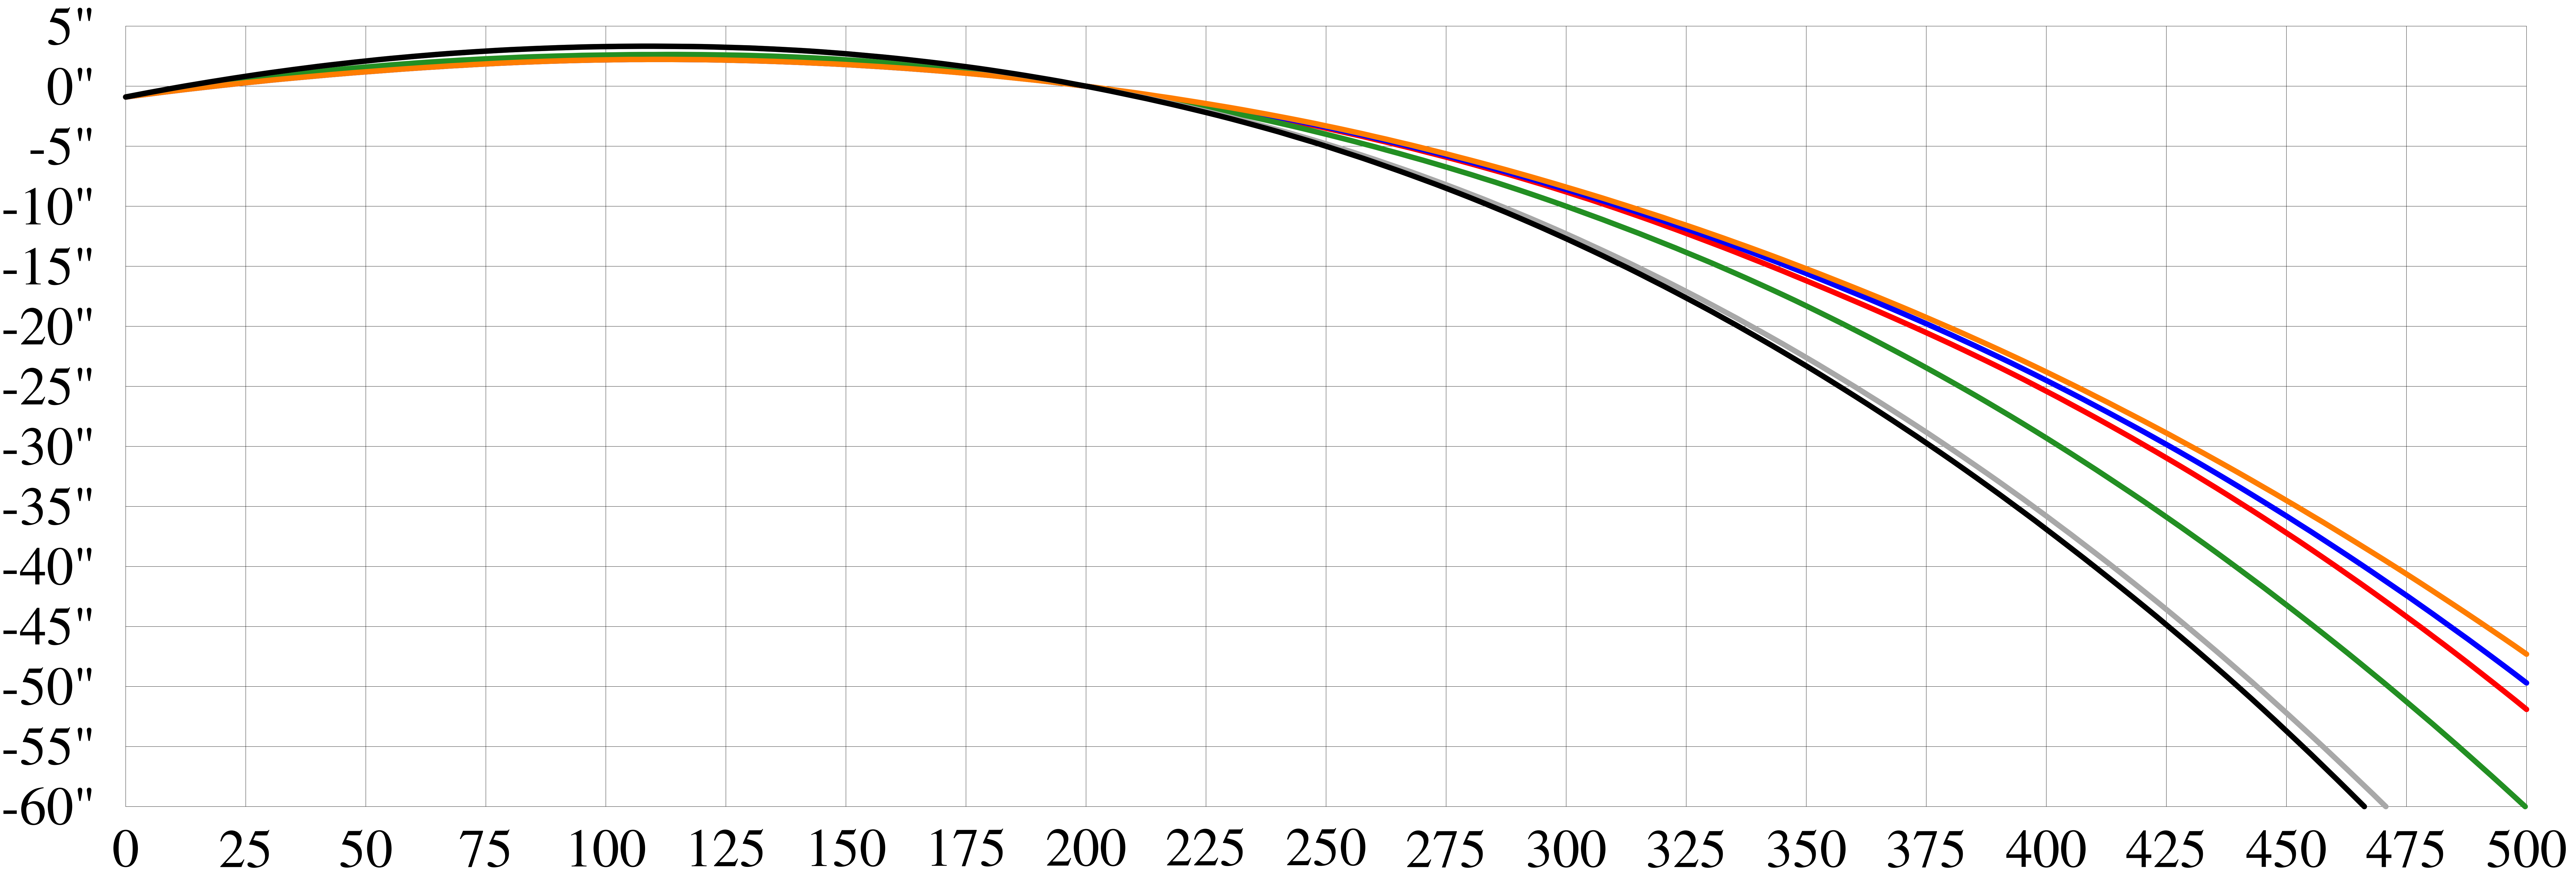

Rifle: 1947 Izhevsk M91/30 with .303" bore, .313" groove and .910" high sights set for 200 yards.

— **014** — **015** — **016** — **017** — **018** — **019**