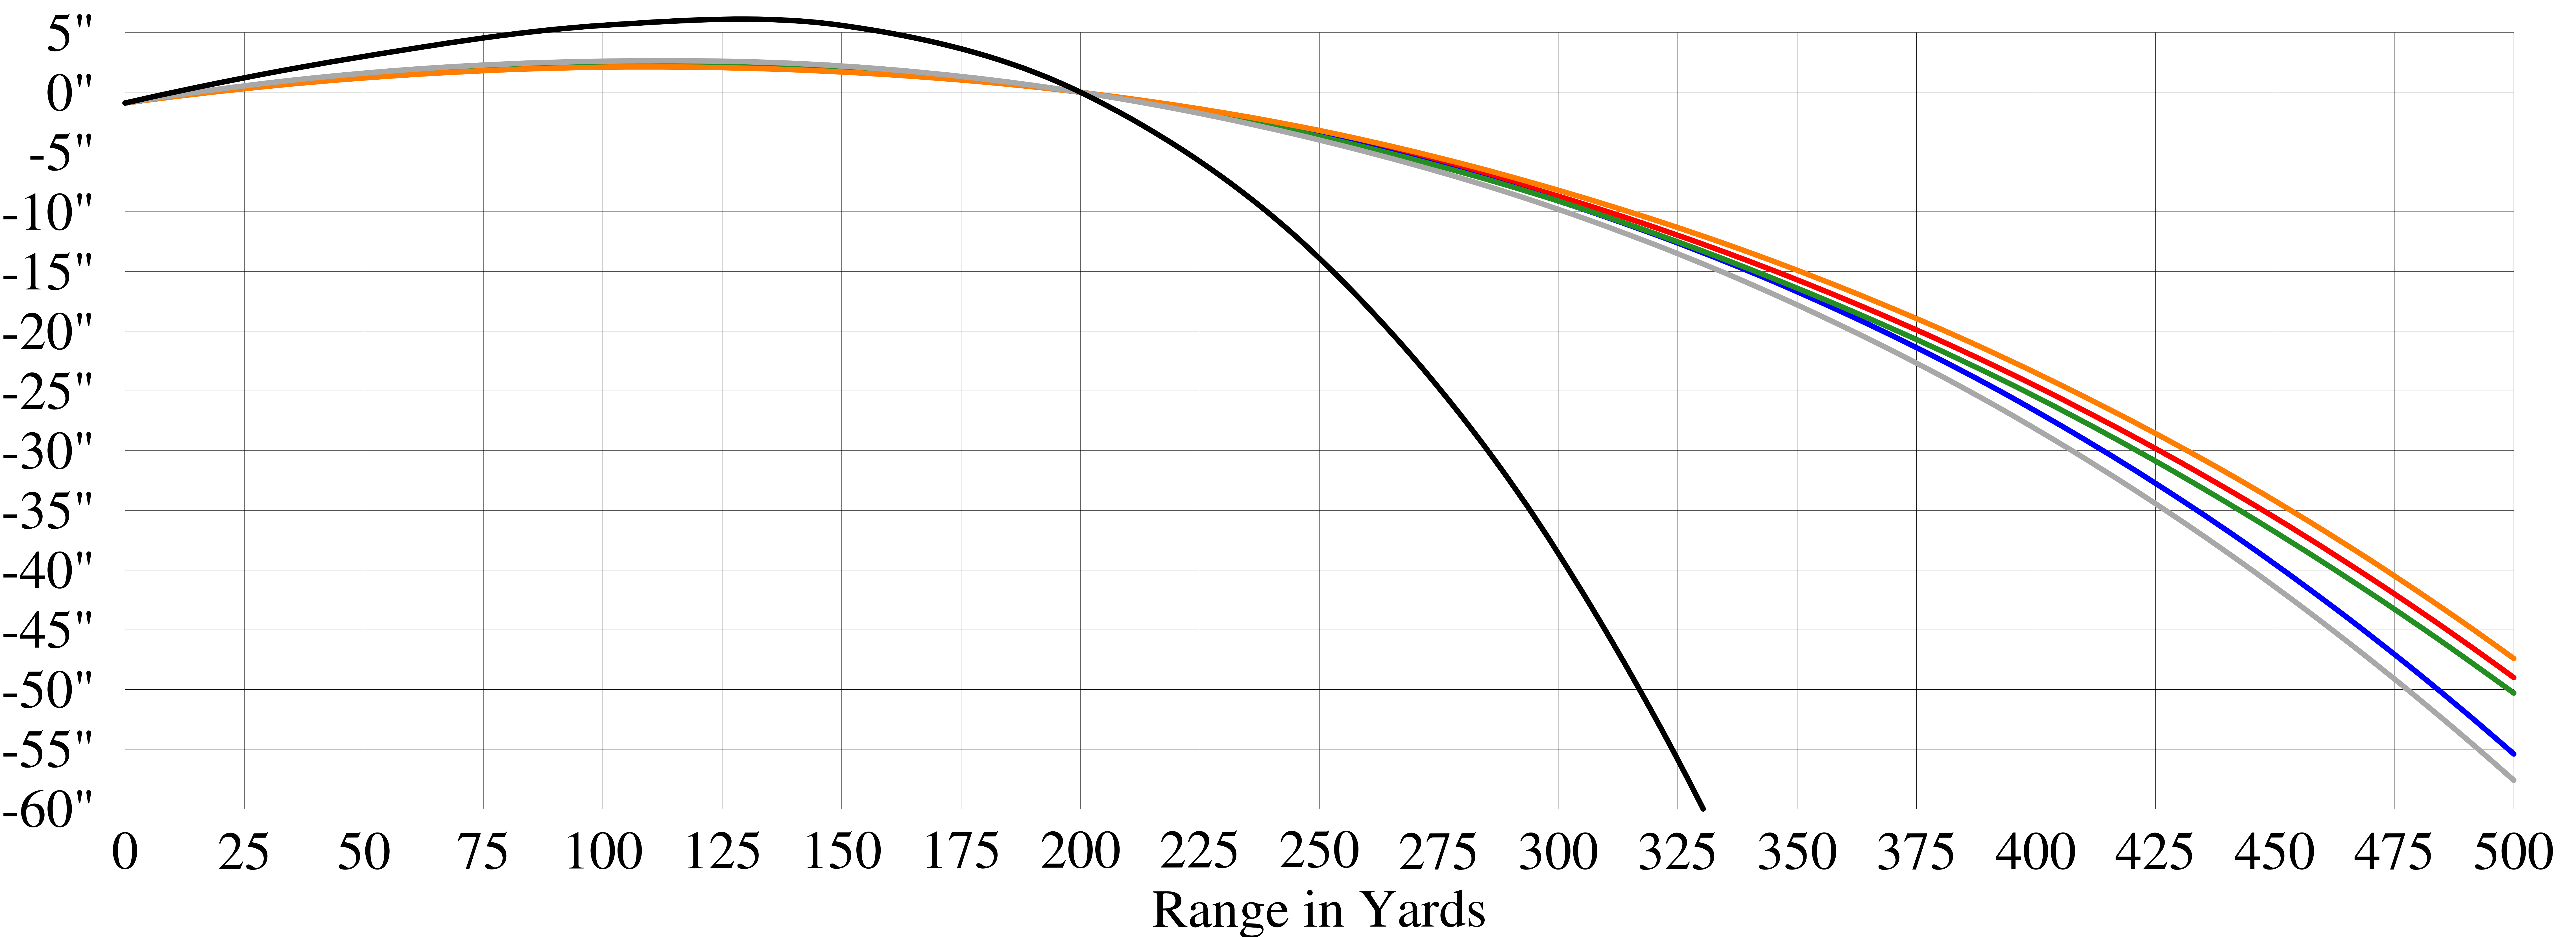

Rifle: 1947 Izhevsk M91/30 with .303" bore, .313" groove and .910" high sights set for 200 yards.

— 008 — 009 — 010 — 011 — 012 — 013