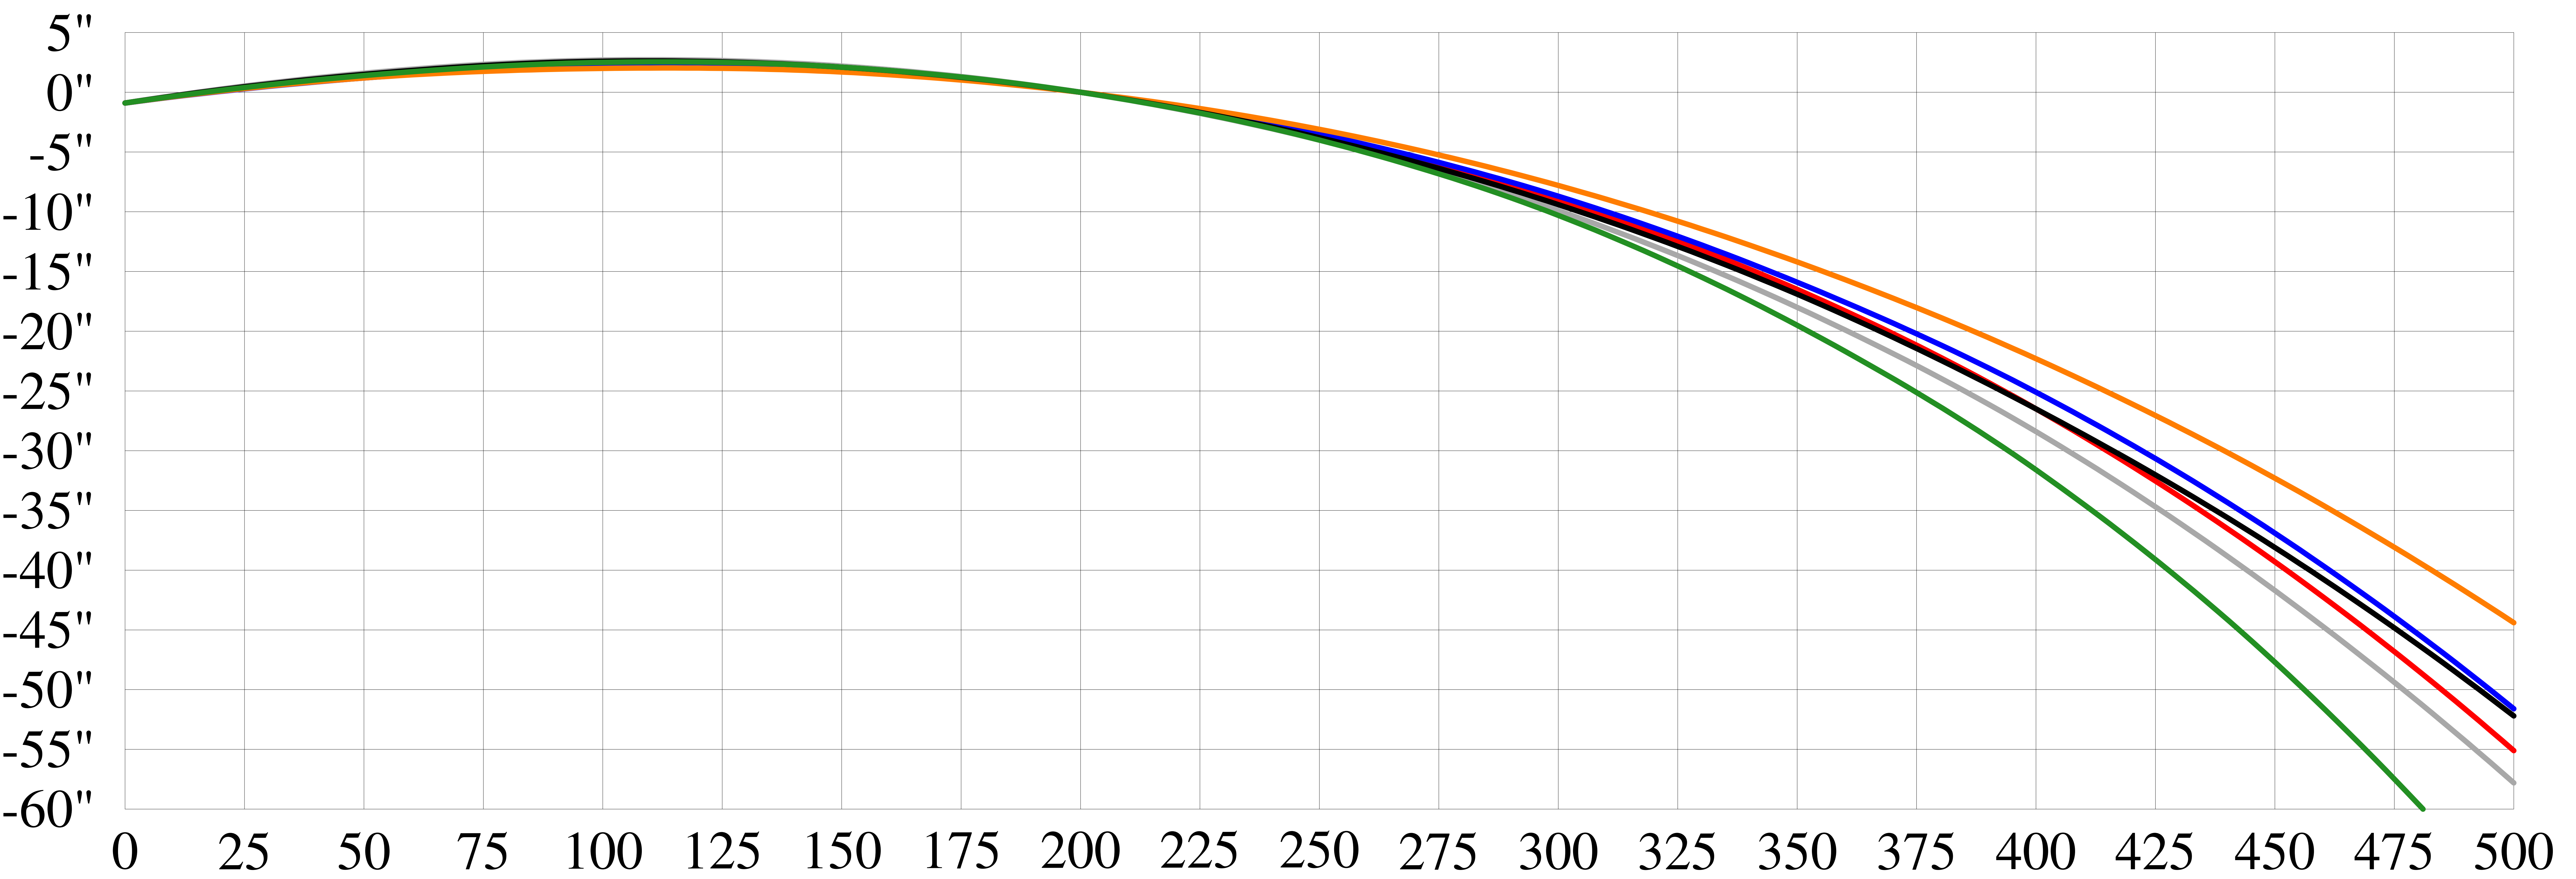

Rifle: 1947 Izhevsk M91/30 with .303" bore, .313" groove and .910" high sights set for 200 yards.

— 001 — 003 — 004 — 005 — 006 — 007