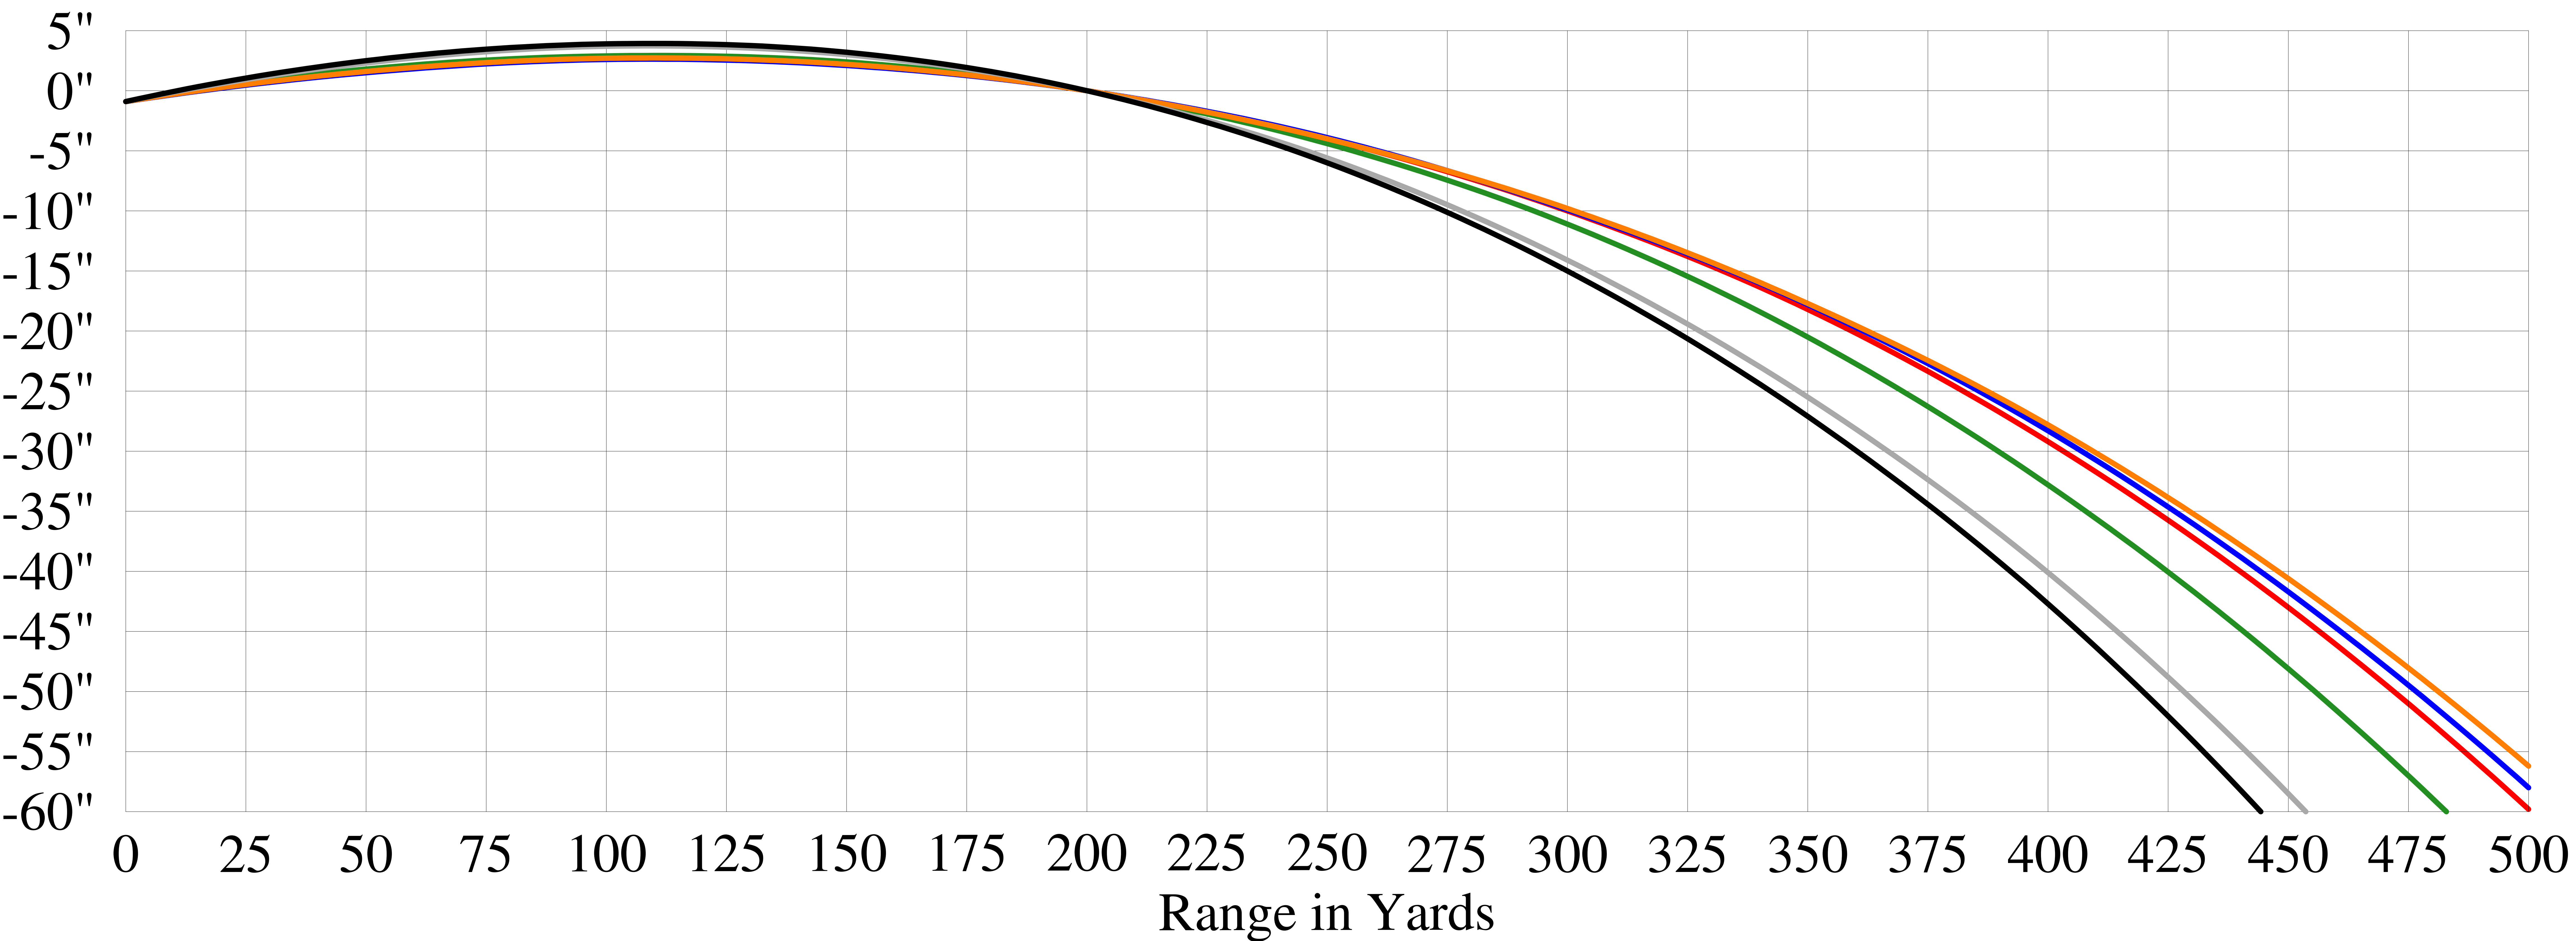

Rifle: 1945 Izhevsk M44 with .302" bore, .313" groove and .895" high sights set for 200 yards.

— 014 — 015 — 016 — 017 — 018 — 019