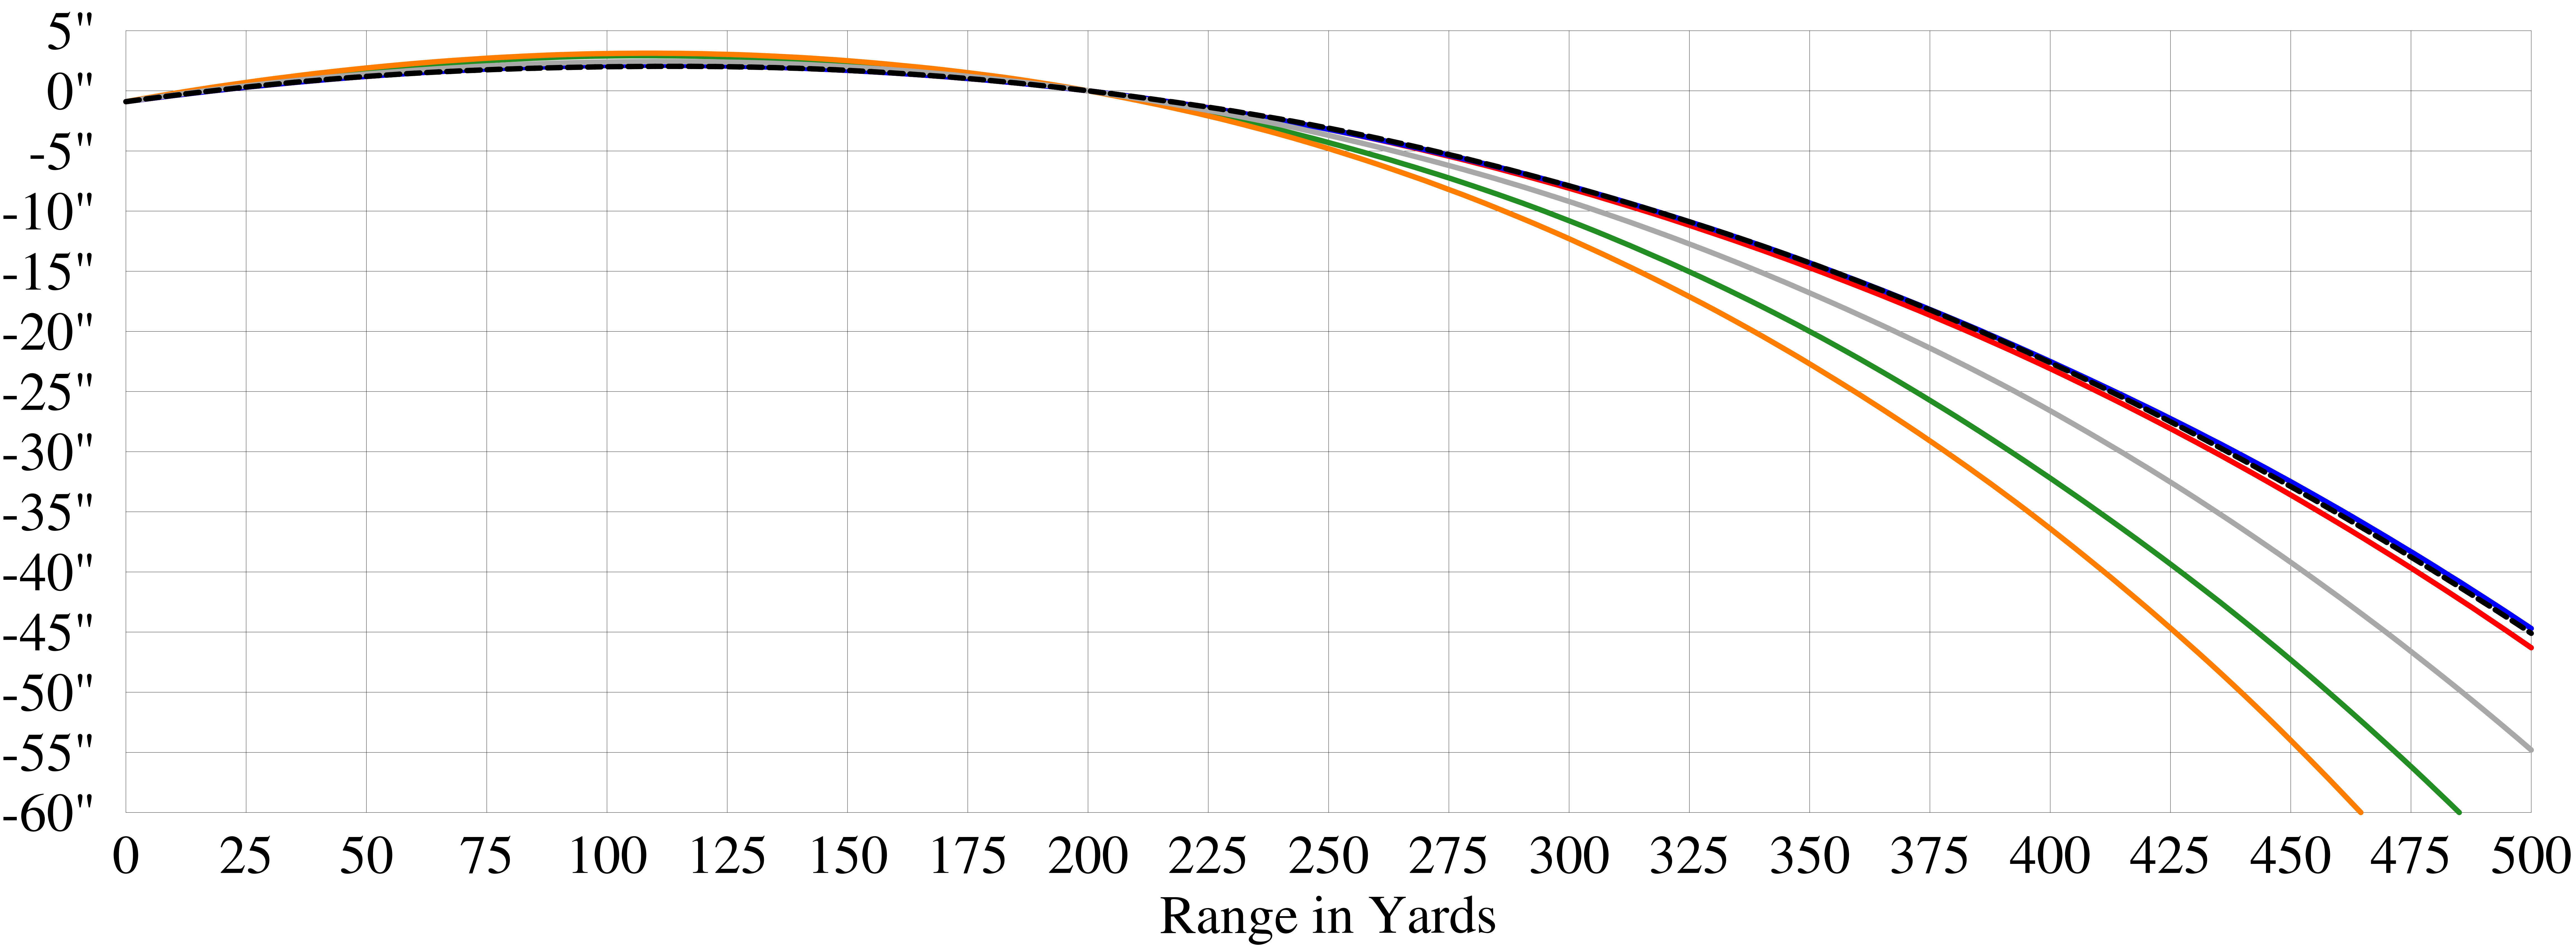

Rifle: Finnish SIG M28 with .300" bore, .3095" groove and .877" high sights set for 200 yards.

— 032 — 033 — 034 — 035 — 036 — 037