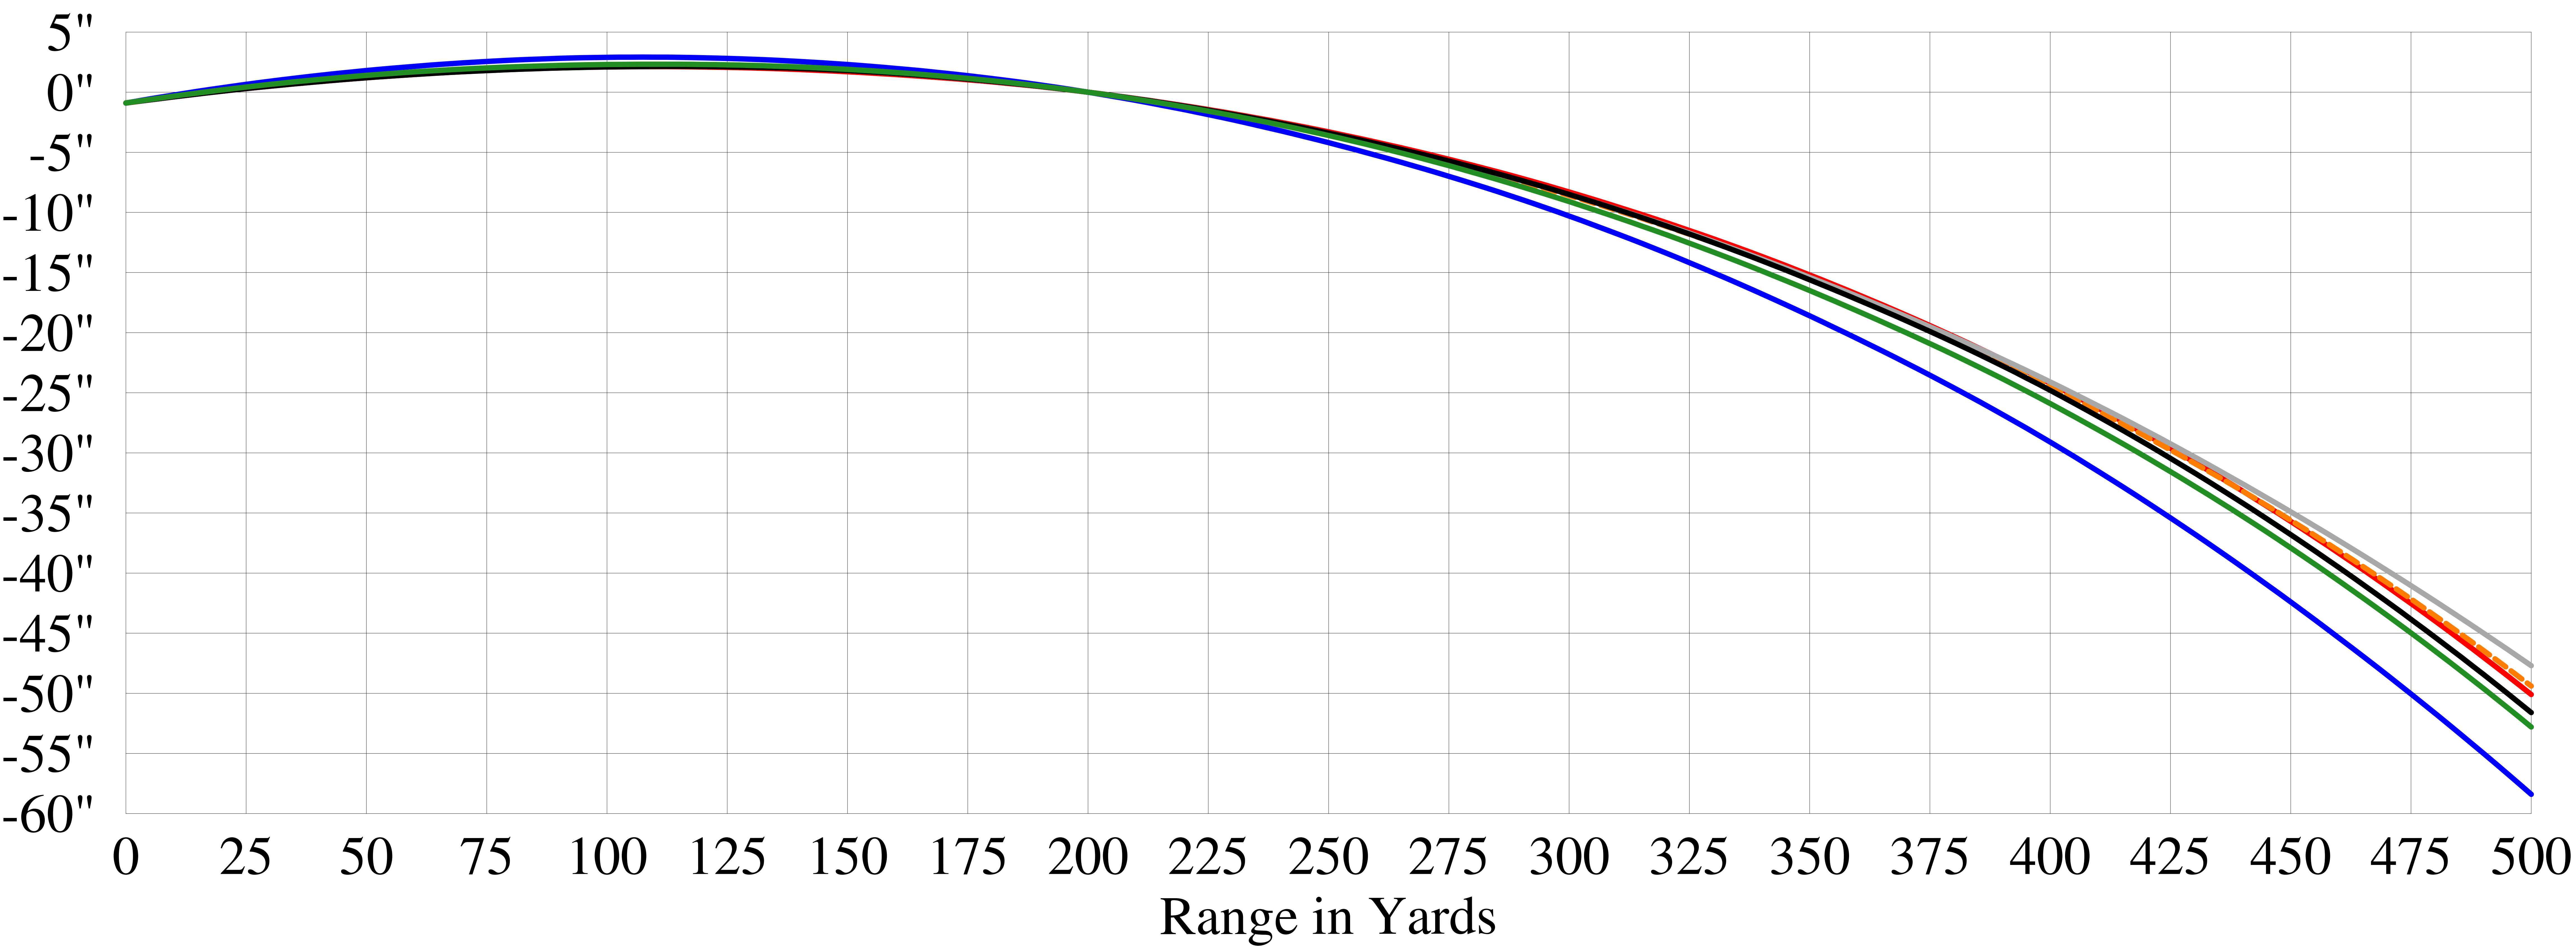

Rifle: Finnish SIG M28 with .300" bore, .3095" groove and .877" high sights set for 200 yards.

— 026 — 027 — 028 — 029 — 030 — 031