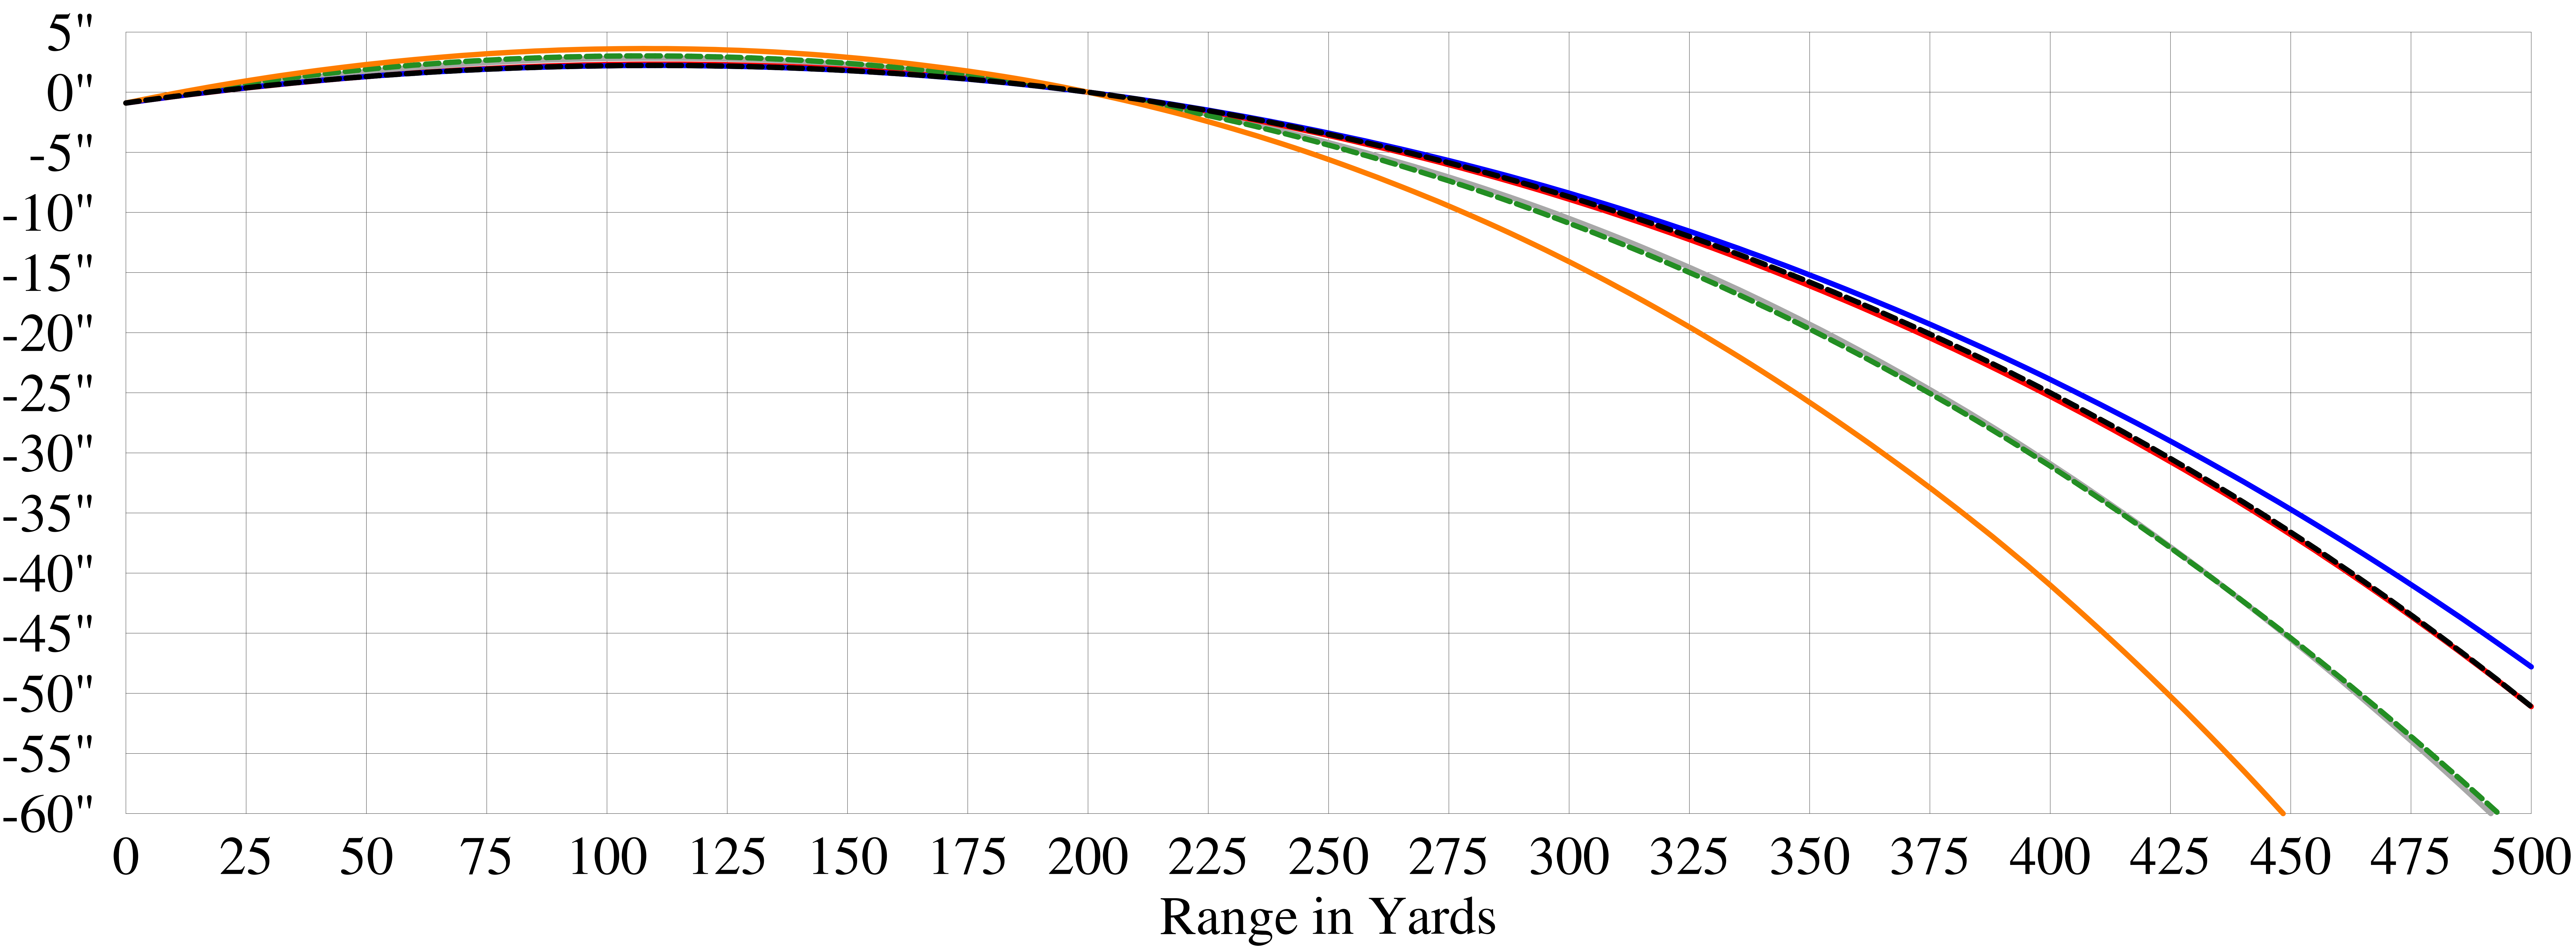

Rifle: Finnish SIG M28 with .300" bore, .3095" groove and .877" high sights set for 200 yards.

— 020 — 021 — 022 — 023 — 024 — 025