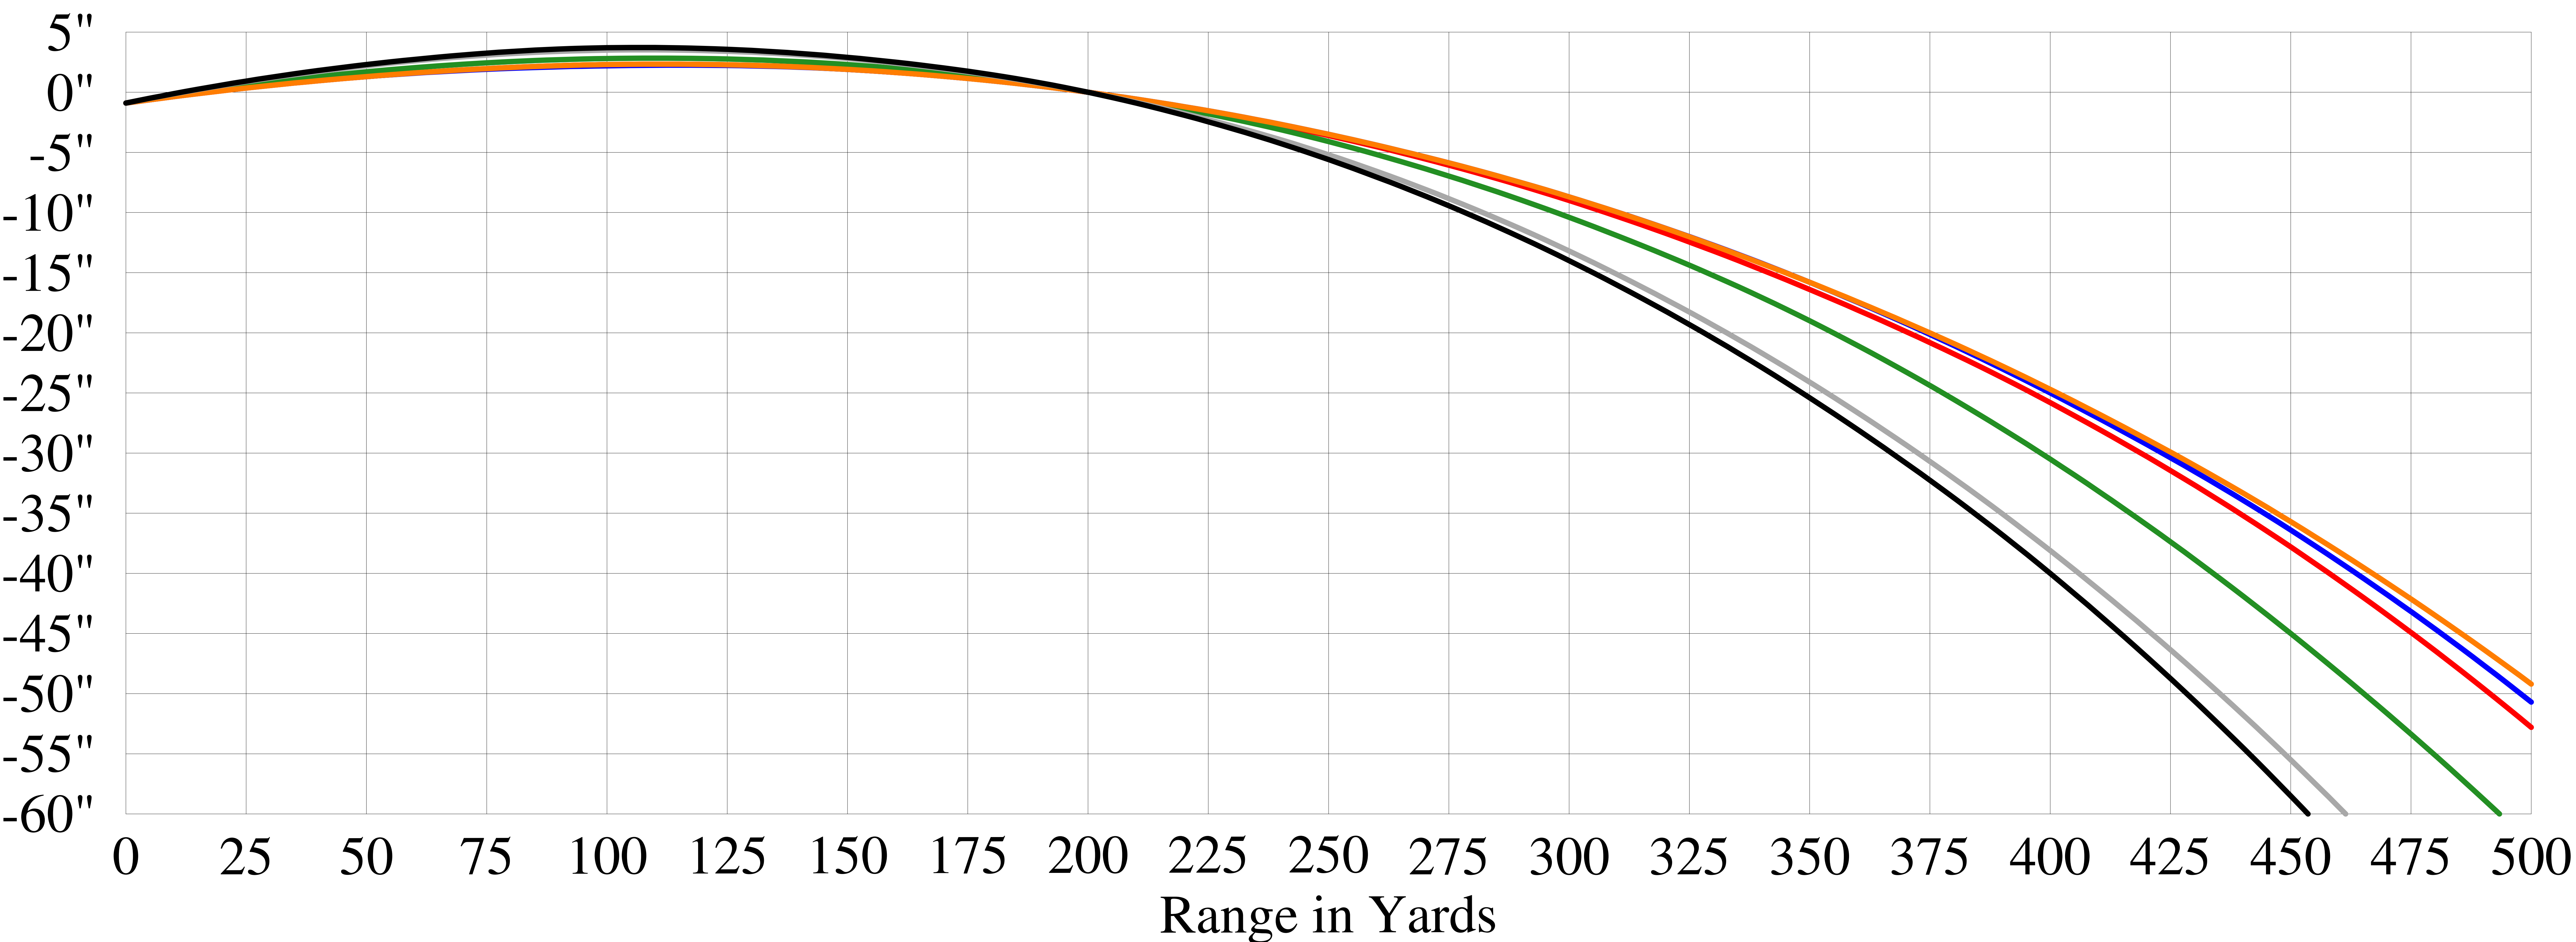

Rifle: Finnish SIG M28 with .300" bore, .3095" groove and .877" high sights set for 200 yards.

— 014 — 015 — 016 — 017 — 018 — 019