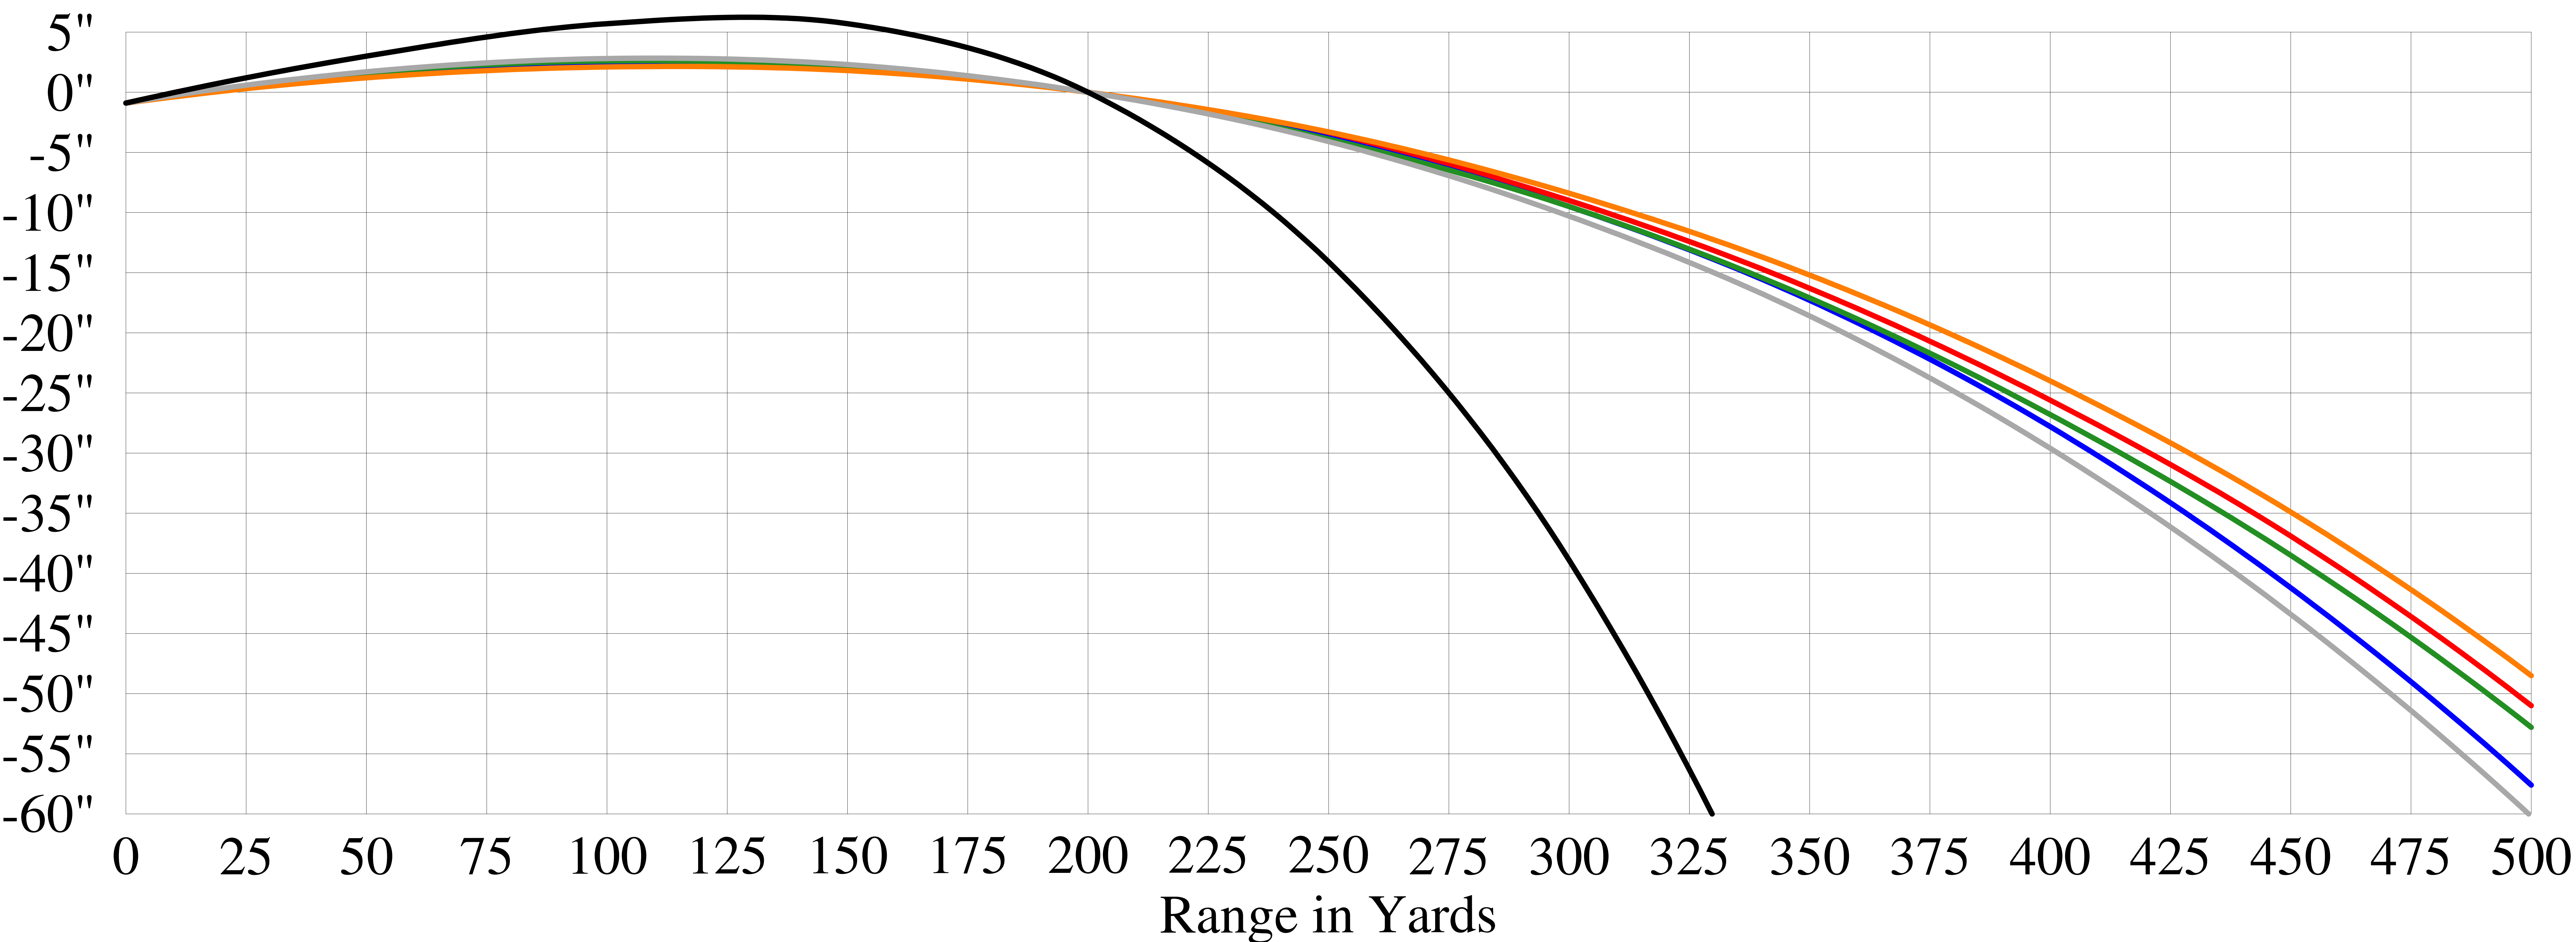

Rifle: Finnish SIG M28 with .300" bore, .3095" groove and .877" high sights set for 200 yards.

— 008 — 009 — 010 — 011 — 012 — 013