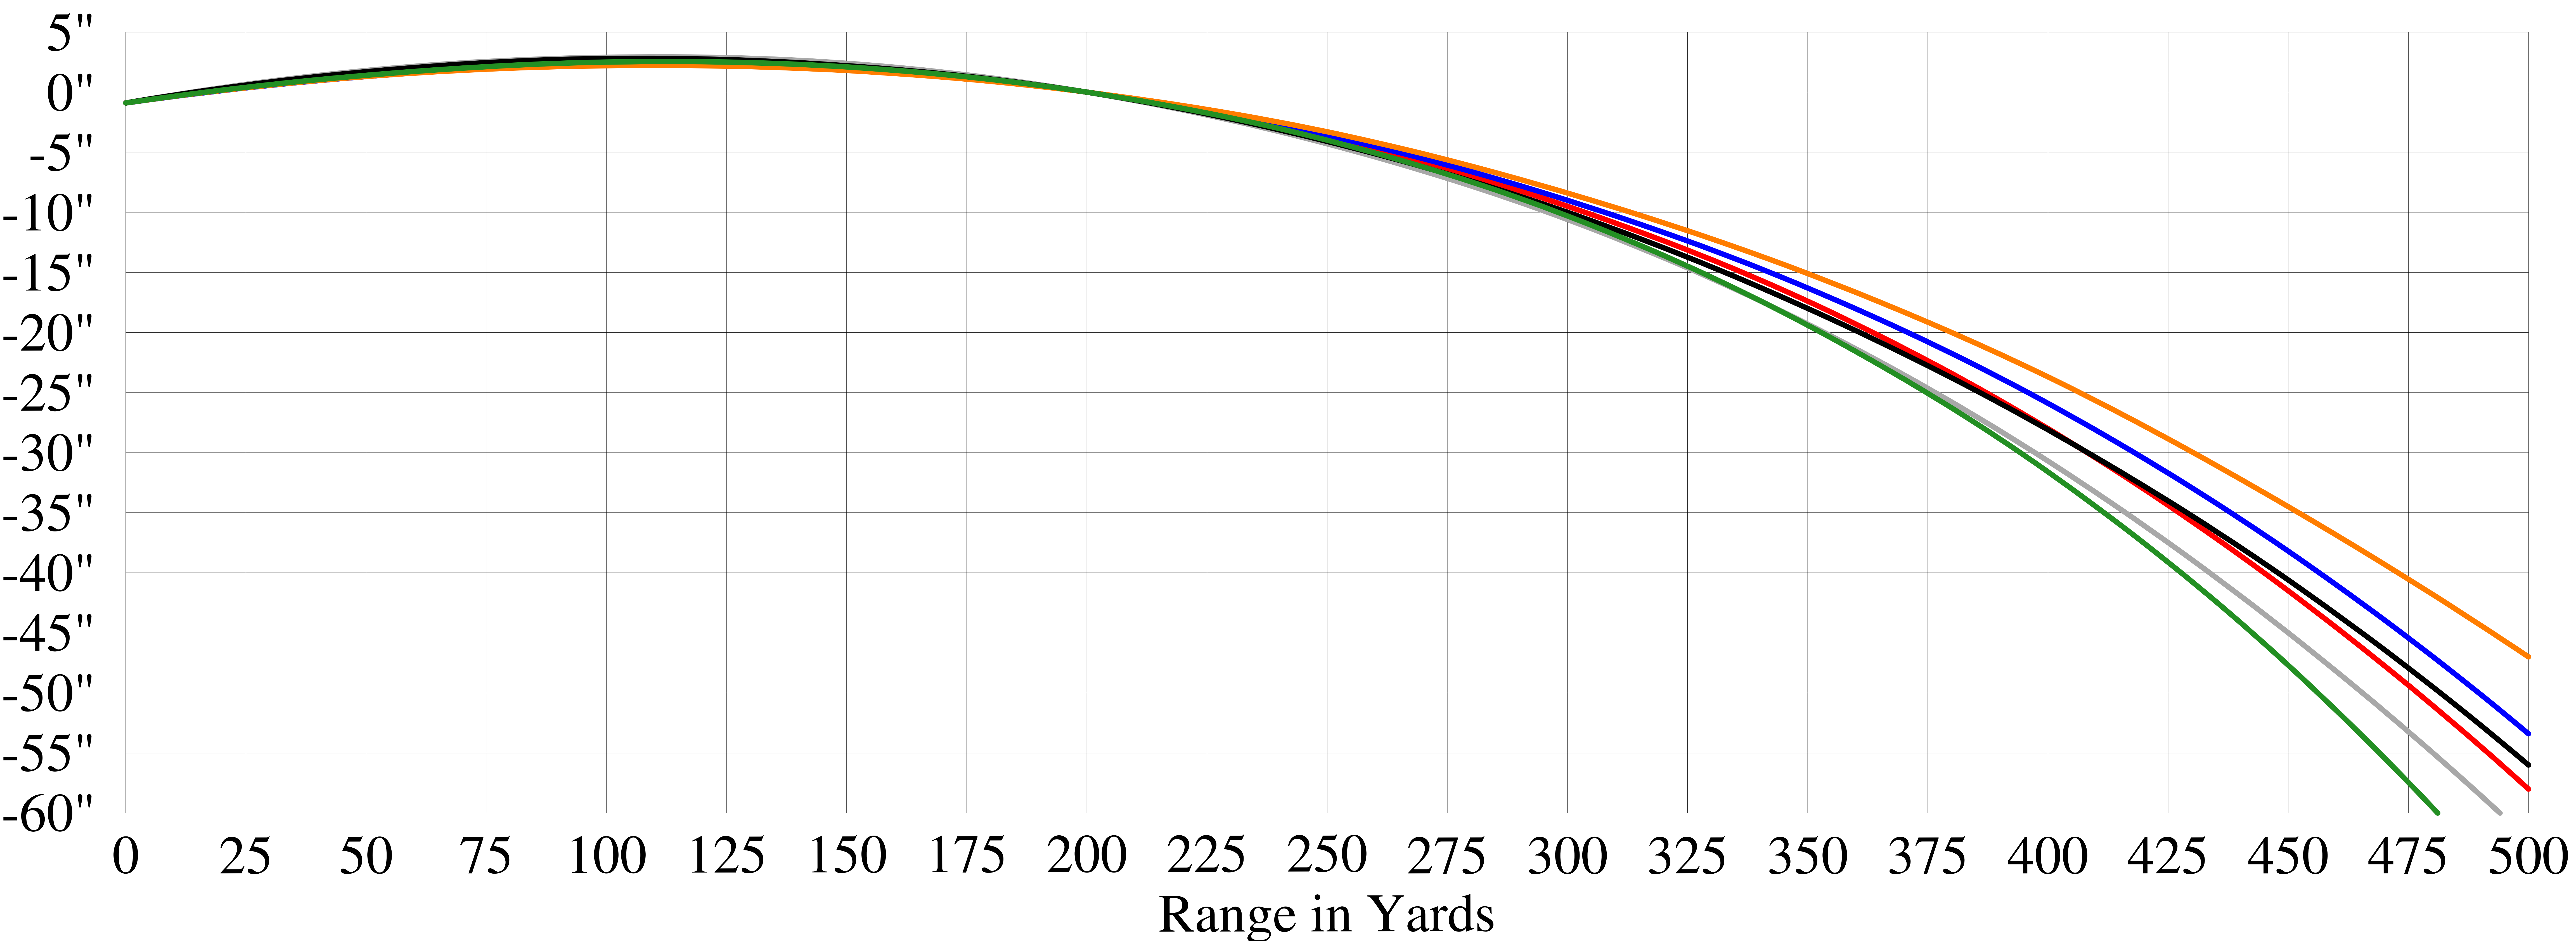

Rifle: Finnish SIG M28 with .300" bore, .3095" groove and .877" high sights set for 200 yards.

— 001 — 003 — 004 — 005 — 006 — 007